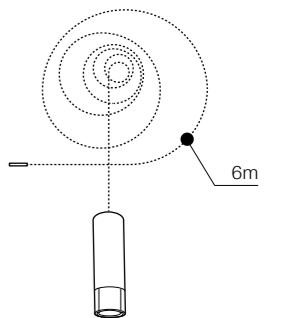

Ziko Base 20

- AZ3410 (black)
- Max 20x input for Ziko meters
aluminium

Ziko G9 3 meters

- 1 AZ2679 (black)
- new 2 AZ3457 (antique)

Max 1x G9 40W only LED
aluminium

Ziko G9 6 meters

- 1 AZ2680 (black)
- new 2 AZ3458 (antique)