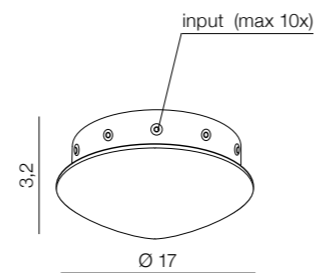

Ziko Base 1

- new 1 AZ3408 (black)
- new 2 AZ3119 (white)
- new 3 AZ3459 (antique)

aluminium

Ziko Base 10

- 1 AZ2905 (black)
- new 2 AZ3409 (white)
- new 3 AZ3460 (antique)

Max 10x input for Ziko meters
aluminium