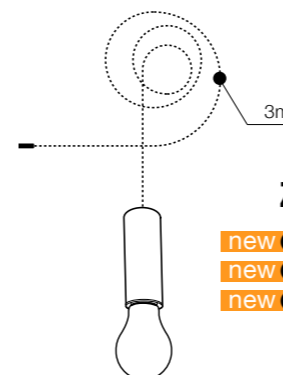

Ziko Holder

- 1 AZ2681 (black)
- new 2 AZ3117 (white)
- new 3 AZ3554 (antique)

aluminium

Ziko Base 1

- new 1 AZ3408 (black)
- new 2 AZ3119 (white)
- new 3 AZ3459 (antique)

aluminium

Ziko Base 10

- 1 AZ2905 (black)
- new 2 AZ3409 (white)
- new 3 AZ3460 (antique)

Max 10x input for Ziko meters
aluminium

Ziko Base 20

- new AZ3410 (black)
- Max 20x input for Ziko meters
aluminium

Ziko E27 3 meters

- new 1 AZ3115 (black)
- new 2 AZ3114 (white)
- new 3 AZ3455 (antique)