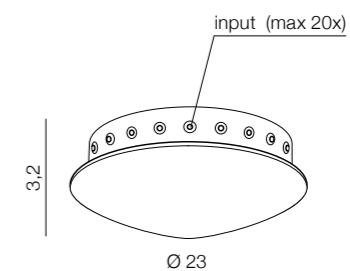

Ziko Base 20
AZ3410 (black)
Max 20x input for Ziko meters
aluminium