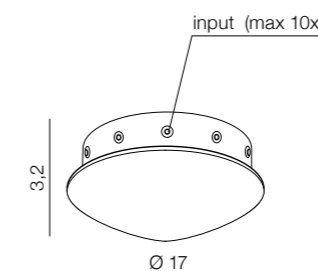

Ziko Base 10
AZ2905 (black)
Max 10x input for Ziko meters
aluminium