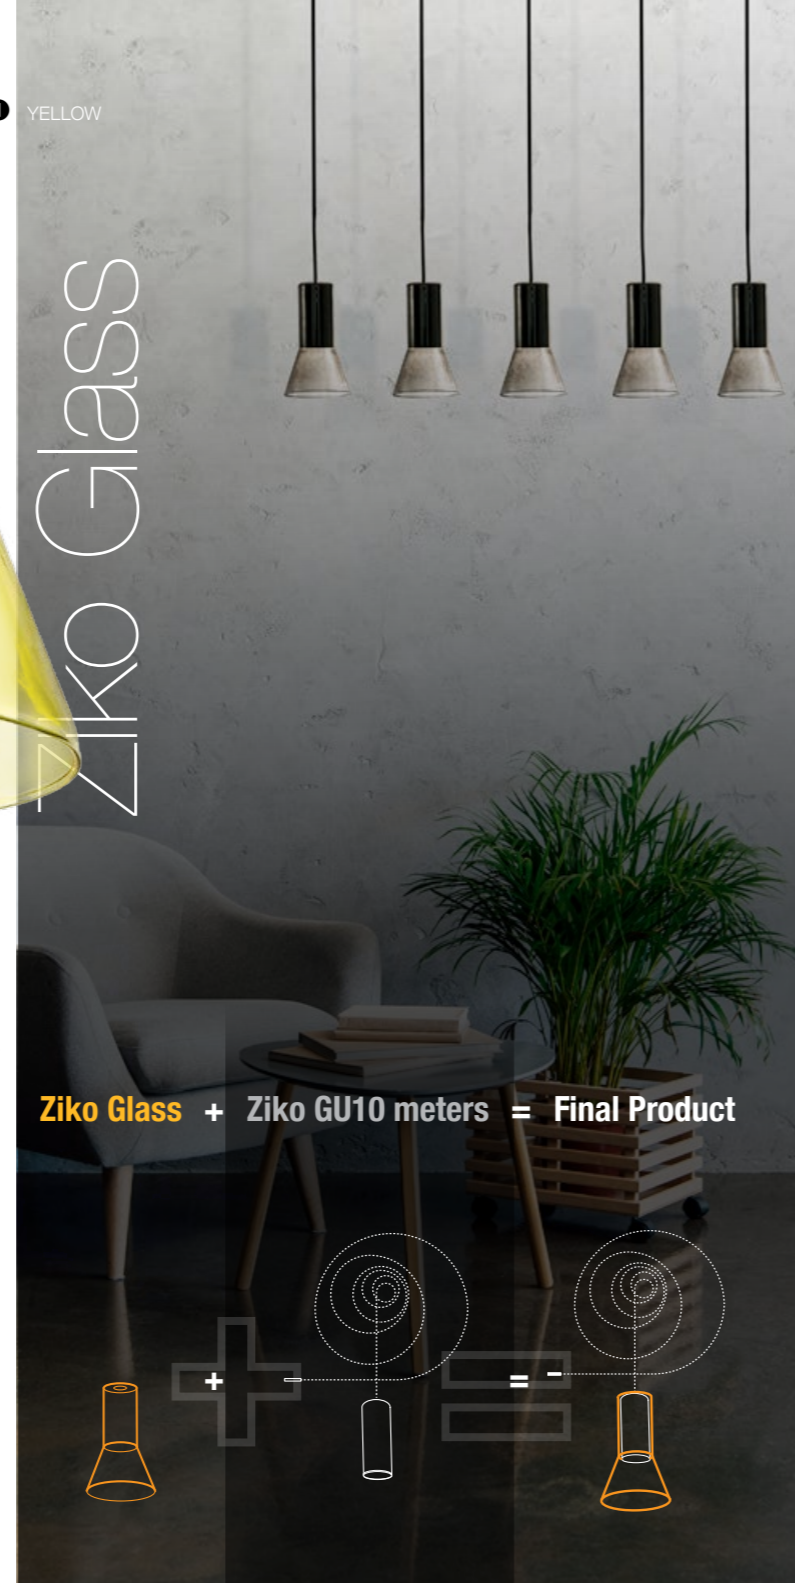

Ziko Glass + Ziko GU10 meters = Final Product