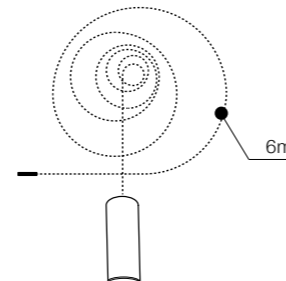

Max 1x G9 40W only LED
aluminium

Ziko Glass + Ziko GU10 meters = Final Product

Ziko Glass
1 AZ3413 (yellow)
2 AZ3414 (blue)
3 AZ3415 (smoky)
4 AZ3416 (clear)
 glass

Ziko GU10 3 meters
AZ3411
 (black)
 GU10 1x Max 35W only LED
 aluminium