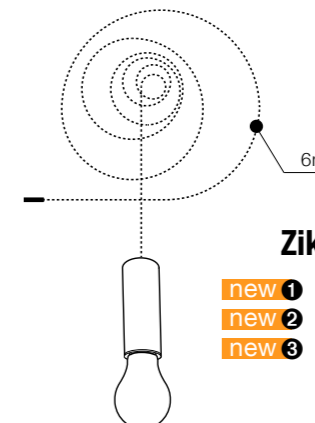

Ziko Holder

- 1 AZ2681 (black)
- new 2 AZ3117 (white)
- new 3 AZ3554 (antique)

aluminium

Ziko Base 1

- new 1 AZ3408 (black)
- new 2 AZ3119 (white)
- new 3 AZ3459 (antique)

aluminium

Ziko Base 10

- 1 AZ2905 (black)
- new 2 AZ3409 (white)
- new 3 AZ3460 (antique)

Max 10x input for Ziko meters
aluminium

Ziko Base 20

- new AZ3410 (black)
- Max 20x input for Ziko meters
aluminium

Ziko E27 3 meters

- new 1 AZ3115 (black)
- new 2 AZ3114 (white)
- new 3 AZ3455 (antique)

E27 1x Max 40W
only LED
aluminium

Ziko E27 6 meters

- new 1 AZ3116 (black)
- new 2 AZ3113 (white)
- new 3 AZ3456 (antique)

E27 1x Max 40W
only LED
aluminium