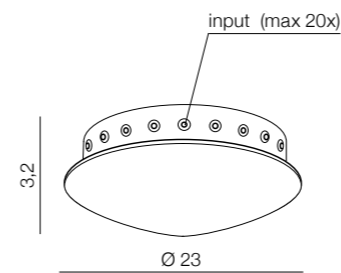

Ziko Base 1

- new 1 AZ3408 (black)
- new 2 AZ3119 (white)
- new 3 AZ3459 (antique)

aluminium

Ziko Base 10

- 1 AZ2905 (black)
- new 2 AZ3409 (white)
- new 3 AZ3460 (antique)

Max 10x input for Ziko meters
aluminium