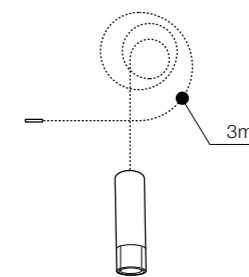

Ziko G9 3 meters

- 1 AZ2679 (black)
- new 2 AZ3457 (antique)

Max 1x G9 40W only LED
aluminium