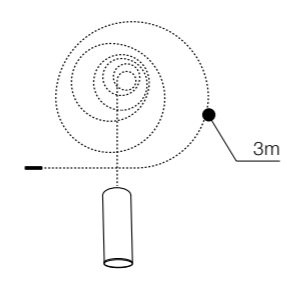

Ziko GU10 3 meters
AZ3411
(black)
GU10 1x Max 35W only LED
aluminium