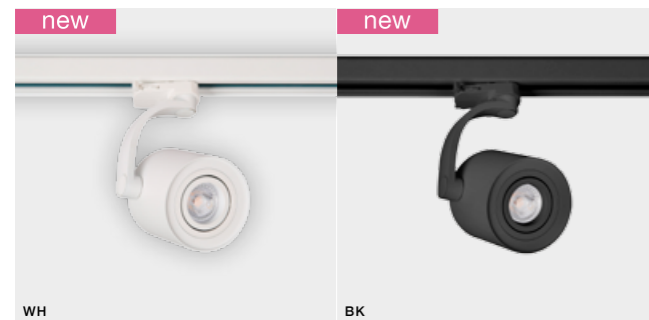

# BROSS ARM

Exposed downlights

8

**BROSS ARM** bulb not included

product code – look <b>AZ</b>	LED GU10 1xMax 35W
aluminium	
IP20	installation place <input checked="" type="checkbox"/>
group energy label <a href="#">EE 5</a>	

COLOUR / NEW INDEX NO.

- WHITE (WH) . . . . . **AZ3498**
- BLACK (BK) . . . . . **AZ3499**

**AZZARDO PATENT EU** ROTATION 360°

**BROSS ARM 2** bulb not included

product code – look <b>AZ</b>	LED GU10 2xMax 35W
aluminium	
IP20	installation place <input checked="" type="checkbox"/>
group energy label <a href="#">EE 5</a>	

COLOUR / NEW INDEX NO.

- WHITE (WH) . . . . . **AZ3502**
- BLACK (BK) . . . . . **AZ3503**

**AZZARDO PATENT EU** TILT 90° ROTATION 360°

# BROSS ARM

Exposed downlights

9

**BROSS ARM 3 ROUND** bulb not included

product code – look <b>AZ</b>	LED GU10 3xMax 35W
aluminium	
IP20	installation place <input checked="" type="checkbox"/>
group energy label <a href="#">EE 5</a>	