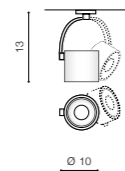

AZZARDO PATENT EU ROTATION 360°