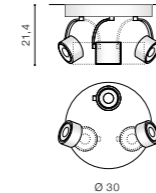

# BROSS ARM

Exposed downlights

9

**BROSS ARM 3 ROUND** bulb not included

product code – look <b>AZ</b>	LED GU10 3xMax 35W
aluminium	
IP20	installation place <input checked="" type="checkbox"/>
group energy label <a href="#">EE 5</a>	

COLOUR / NEW INDEX NO.

- WHITE (WH) . . . . . **AZ3504**
- BLACK (BK) . . . . . **AZ3505**

**AZZARDO PATENT EU** TILT 90° ROTATION 360°

\* - EXPLANATION SHORTCUT PAGE 2 (E)