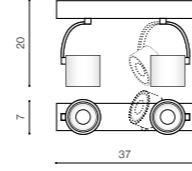

COLOUR / NEW INDEX NO.

- WHITE (WH) . . . . . **AZ3498**
- BLACK (BK) . . . . . **AZ3499**

**AZZARDO PATENT EU** ROTATION 360°

**BROSS ARM 2** bulb not included

product code – look <b>AZ</b>	LED GU10 2xMax 35W
aluminium	
IP20	installation place <input checked="" type="checkbox"/>
group energy label <a href="#">EE 5</a>	

COLOUR / NEW INDEX NO.

- WHITE (WH) . . . . . **AZ3502**
- BLACK (BK) . . . . . **AZ3503**

**AZZARDO PATENT EU** TILT 90° ROTATION 360°