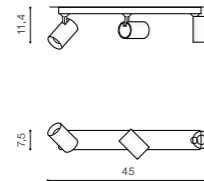

EXO

Exposed downlights

EXO 3

bulb not included

product code – look <b>AZ</b>	LED connect GU10 3x Max 35W	<input checked="" type="checkbox"/>
aluminium		
IP20	installation place	<input checked="" type="checkbox"/>
group energy label <a href="#">EE 2</a>		

COLOUR / NEW INDEX NO.

- BLACK (BK) . . . . . **AZ3197**
- WHITE (WH) . . . . . **AZ3198**

\* - EXPLANATION SHORTCUT PAGE 2 (E)

EXO TRACK

Exposed downlights

EXO TRACK

bulb not included

product code – look <b>AZ</b>	LED connect GU10 3x Max 35W	<input checked="" type="checkbox"/>
aluminium		
IP20	installation place: Track Electric 3 Line	<input checked="" type="checkbox"/>
group energy label <a href="#">EE 2</a>		