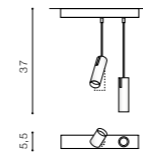

LENS

40

Exposed downlights

LENS 2

product code – look AZ	LED GU10 2xMax 35W	bulb not included <input checked="" type="checkbox"/>
aluminium		
IP20	installation place <input checked="" type="checkbox"/>	
group energy label <input checked="" type="checkbox"/>		

COLOUR / NEW INDEX NO.

- WHITE / WHITE (WH/WH) **AZ3519**
- BLACK / BLACK (BK/BK) **AZ3520**
- BLACK / GOLD (BK/GO) **AZ3521**

AZZARDO PATENT EU

* - EXPLANATION SHORTCUT PAGE 310

ARO

41

Exposed downlights

ARO