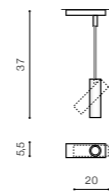

LENS

38

Exposed downlights

LENS SQUARE

bulb not included

product code – look AZ	LED GU10 1xMax 35W
aluminium	
IP20	installation place <input checked="" type="checkbox"/>
group energy label <input checked="" type="checkbox"/>	

COLOUR / NEW INDEX NO.

- WHITE / WHITE (WH/WH) **AZ3513**
- BLACK / BLACK (BK/BK) **AZ3514**
- BLACK / GOLD (BK/GO) **AZ3515**

LENS TRACK

bulb not included

product code – look AZ	LED GU10 1xMax 35W
aluminium	
IP20	installation place: Track Electric 3 Line <input checked="" type="checkbox"/>
group energy label <input checked="" type="checkbox"/>	