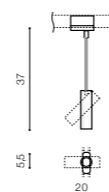

COLOUR / NEW INDEX NO.

- WHITE / WHITE (WH/WH) **AZ3513**
- BLACK / BLACK (BK/BK) **AZ3514**
- BLACK / GOLD (BK/GO) **AZ3515**

LENS TRACK

bulb not included

product code – look AZ	LED GU10 1xMax 35W
aluminium	
IP20	installation place: Track Electric 3 Line <input checked="" type="checkbox"/>
group energy label <input checked="" type="checkbox"/>	

COLOUR / NEW INDEX NO.

- WHITE / WHITE (WH/WH) **AZ3510**
- BLACK / BLACK (BK/BK) **AZ3511**
- BLACK / GOLD (BK/GO) **AZ3512**

* - EXPLANATION SHORTCUT PAGE 2 (E)

LENS

39

Exposed downlights

LENS ROUND

bulb not included