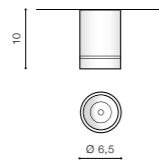

BILL

Exposed downlights

BILL 10W

LED integrated

product code – look AZ	LED 10W 850lm 4000K	
aluminium		
IP20	installation place	
group energy label		

COLOUR / NEW INDEX NO.

- WHITE (WH) **AZ3375**
- BLACK (BK) **AZ3376**

* - EXPLANATION SHORTCUT PAGE 2 (E)

LINA

Exposed downlights

LINA

LED integrated

product code – look AZ	LED 2W 170lm 3000K	
aluminium		
IP20	installation place	
group energy label	inlet opening	Ø5cm

COLOUR / NEW INDEX NO.