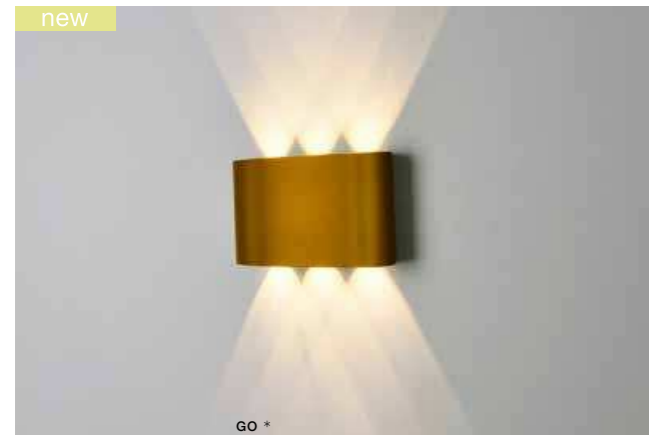

GINNA IP54

Outdoor wall lamps

GAMBINO IP54

Outdoor wall lamps

GINNA 3 LED integrated

product code – look AZ	LED 6W 480lm 3000K	LED
aluminium		
IP54	installation place	
group energy label EE 7		

COLOUR / NEW INDEX NO.

- BLACK (BK) **AZ3484**
- GOLD (GO) **AZ3485**

GAMBINO LED integrated

product code – look AZ	LED 6W 480 lm 3000K	LED
metal / aluminium		
IP54	installation place	
group energy label EE 4		

COLOUR / NEW INDEX NO.

- WHITE (WH) **AZ0950**
- BRIGHT GREY (BGR) **AZ0958**
- DARK GREY (DGR) **AZ0957**

TWO ADJUSTABLE LIGHT ANGLE TILT 90°

GAMBINO 2 LED integrated

product code – look AZ	LED x2 6W 480 lm 3000K	LED
metal / aluminium		
IP54	installation place	
group energy label EE 4		

COLOUR / NEW INDEX NO.

- WHITE (WH) **AZ1882**

EIGHT ADJUSTABLE LIGHT ANGLE TILT 90°

* - EXPLANATION SHORTCUT PAGE 2 (E)