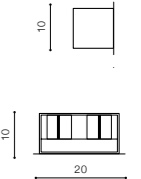

- WHITE (WH) **AZ0950**
- BRIGHT GREY (BGR) **AZ0958**
- DARK GREY (DGR) **AZ0957**

TWO ADJUSTABLE LIGHT ANGLE TILT 90°

GAMBINO 2 LED integrated

product code – look AZ	LED x2 6W 480 lm 3000K	LED
metal / aluminium		
IP54	installation place	
group energy label EE 4		

COLOUR / NEW INDEX NO.

- WHITE (WH) **AZ1882**

EIGHT ADJUSTABLE LIGHT ANGLE TILT 90°

* - EXPLANATION SHORTCUT PAGE 2 (E)