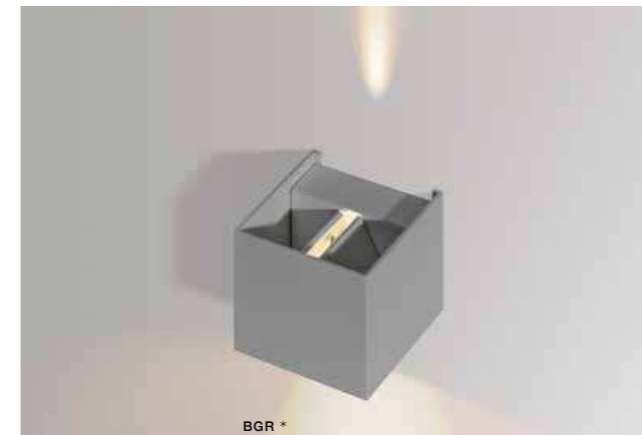

GINNA IP54

Outdoor wall lamps

GAMBINO IP54

Outdoor wall lamps

GINNA 3 LED integrated

product code – look AZ	LED 6W 480lm 3000K	LED
aluminium		
IP54	installation place	
group energy label EE 7		

COLOUR / NEW INDEX NO.

- BLACK (BK) **AZ3484**
- GOLD (GO) **AZ3485**

GAMBINO LED integrated

product code – look AZ	LED 6W 480 lm 3000K	LED
metal / aluminium		
IP54	installation place	
group energy label EE 4		

COLOUR / NEW INDEX NO.

- WHITE (WH) **AZ0950**
- BRIGHT GREY (BGR) **AZ0958**
- DARK GREY (DGR) **AZ0957**

TWO ADJUSTABLE LIGHT ANGLE TILT 90°

GAMBINO 2 LED integrated

product code – look AZ	LED x2 6W 480 lm 3000K	LED
metal / aluminium		
IP54	installation place	
group energy label EE 4		

COLOUR / NEW INDEX NO.

- WHITE (WH) **AZ1882**

EIGHT ADJUSTABLE LIGHT ANGLE TILT 90°

* - EXPLANATION SHORTCUT PAGE 2 (E)