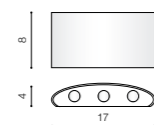

GAMBINO LED integrated

product code – look AZ	LED 6W 480 lm 3000K	LED
metal / aluminium		
IP54	installation place	
group energy label EE 4		

COLOUR / NEW INDEX NO.

- WHITE (WH) **AZ0950**
- BRIGHT GREY (BGR) **AZ0958**
- DARK GREY (DGR) **AZ0957**