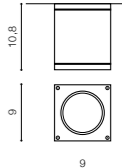

* - EXPLANATION SHORTCUT PAGE 2 (E)

221

JOE IP54

Outdoor wall lamps