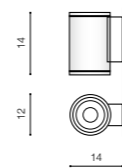

JOE IP54

Outdoor wall lamps

220

JOE TUBE DGR *

bulb not included	
product code – look AZ	LED GU10 1x MAX 35W
metal / glass	
IP54	installation place
group energy label	EE 2

COLOUR / NEW INDEX NO.

- DARK GREY (DGR) **AZ3313**
- BLACK (BK) **AZ3314**
- WHITE (WH) **AZ3315**
- BRIGHT GREY (BGR) **AZ3316**

JOE WALL 1 DGR *

bulb not included	
product code – look AZ	LED GU10 1x MAX 35W
metal / glass	
IP54	installation place
group energy label	EE 2

COLOUR / NEW INDEX NO.

- DARK GREY (DGR) **AZ3317**
- BLACK (BK) **AZ3318**

JOE WALL 2 BK *

bulb not included	
product code – look AZ	LED GU10 2x MAX 35W
metal / glass	
IP54	installation place
group energy label	EE 2

COLOUR / NEW INDEX NO.

- DARK GREY (DGR) **AZ3319**
- BLACK (BK) **AZ3320**