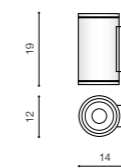

JOE WALL 1 DGR *

bulb not included	
product code – look AZ	LED GU10 1x MAX 35W
metal / glass	
IP54	installation place
group energy label	EE 2

COLOUR / NEW INDEX NO.

- DARK GREY (DGR) **AZ3317**
- BLACK (BK) **AZ3318**

JOE WALL 2 BK *

bulb not included	
product code – look AZ	LED GU10 2x MAX 35W
metal / glass	
IP54	installation place
group energy label	EE 2

COLOUR / NEW INDEX NO.

- DARK GREY (DGR) **AZ3319**
- BLACK (BK) **AZ3320**