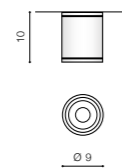

JOE IP54

Outdoor wall lamps

220

JOE TUBE DGR *

bulb not included	
product code – look AZ	LED GU10 1x MAX 35W
metal / glass	
IP54	installation place
group energy label	EE 2

COLOUR / NEW INDEX NO.

- DARK GREY (DGR) **AZ3313**
- BLACK (BK) **AZ3314**
- WHITE (WH) **AZ3315**
- BRIGHT GREY (BGR) **AZ3316**

JOE WALL 1 DGR *

bulb not included	
product code – look AZ	LED GU10 1x MAX 35W
metal / glass	
IP54	installation place
group energy label	EE 2

COLOUR / NEW INDEX NO.

- DARK GREY (DGR) **AZ3317**
- BLACK (BK) **AZ3318**

JOE WALL 2 BK *

bulb not included	
product code – look AZ	LED GU10 2x MAX 35W
metal / glass	
IP54	installation place
group energy label	EE 2

COLOUR / NEW INDEX NO.

- DARK GREY (DGR) **AZ3319**
- BLACK (BK) **AZ3320**