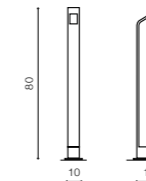

* - EXPLANATION SHORTCUT PAGE 2 (E)