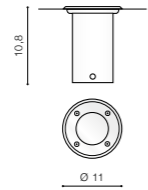

HYDE IP54

Outdoor wall lamps

AGAPE IP54

Outdoor wall lamps

HYDE OVAL

bulb not included

product code – look AZ	LED GU10 1x MAX 35W
metal / glass	
IP54	installation place
group energy label EE 2	inlet opening \varnothing 5cm

COLOUR / NEW INDEX NO.

CHROME (CH) **AZ3325**

HYDE SQUARE

bulb not included

product code – look AZ	LED GU10 1x MAX 35W
metal / glass	
IP54	installation place
group energy label EE 2	inlet opening \varnothing 5cm

AGAPE 80

LED integrated

product code – look AZ	LED 6W 480lm 3000K
acrylic / aluminium	
IP54	installation place
group energy label EE 7	

COLOUR / NEW INDEX NO.

DARK GREY (DGR) **AZ3483**

* - EXPLANATION SHORTCUT PAGE 2 (E)