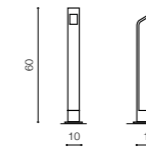

COLOUR / NEW INDEX NO.

CHROME (CH) **AZ3326**

AGAPE 60

LED integrated

product code – look AZ	LED 6W 480lm 3000K
acrylic / aluminium	
IP54	installation place
group energy label EE 7	

COLOUR / NEW INDEX NO.

DARK GREY (DGR) **AZ3482**