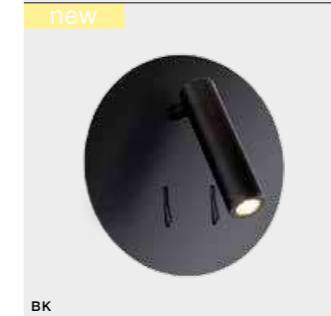

VERA

212

Indoor wall lamps

FILL R 5W 3000K / 4000K

LED integrated

product code – look AZ	LED 6W+3W 510lm+255lm 3000K	LED
aluminium		
IP20	installation place	
group energy label EE 7		

COLOUR / NEW INDEX NO.

- BLACK (BK) **AZ3201**

FARO

213

Indoor wall lamps

FARO

LED integrated

product code – look AZ	LED 6W 420lm + LED 3W 250lm 3000K	LED
metal / aluminium		
IP20	installation place	
group energy label EE 4		

COLOUR / NEW INDEX NO.

- SATIN NICKEL (NI) **AZ2552**
- CHROME (CH) **AZ2424**
- BLACK (BK) **AZ3204**

* - EXPLANATION SHORTCUT PAGE 2 (E)