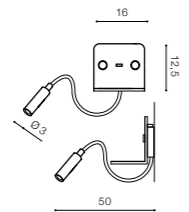

VERA

212

Indoor wall lamps

FILL R 5W 3000K / 4000K

LED integrated

product code – look AZ	LED 6W+3W 510lm+255lm 3000K	LED
aluminium		
IP20	installation place	
group energy label EE 7		

COLOUR / NEW INDEX NO.

- BLACK (BK) **AZ3201**

FARO

213

Indoor wall lamps

FARO

LED integrated

product code – look AZ	LED 6W 420lm + LED 3W 250lm 3000K	LED
metal / aluminium		
IP20	installation place	
group energy label EE 4		

COLOUR / NEW INDEX NO.

- SATIN NICKEL (NI) **AZ2552**
- CHROME (CH) **AZ2424**
- BLACK (BK) **AZ3204**

* - EXPLANATION SHORTCUT PAGE 2 (E)