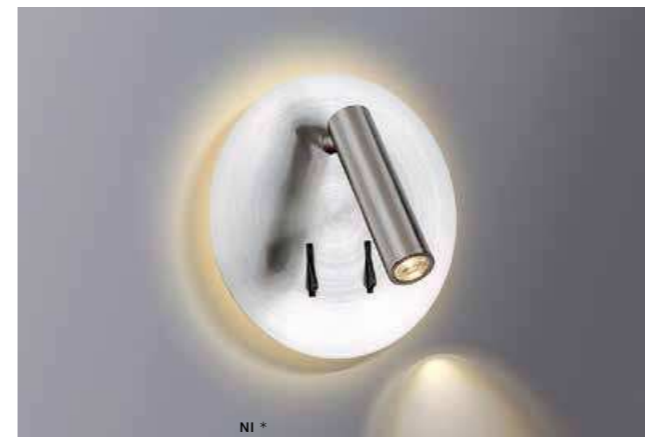

VERA

212

Indoor wall lamps

FILL R 5W 3000K / 4000K

LED integrated

product code – look AZ	LED 6W+3W 510lm+255lm 3000K	LED
aluminium		
IP20	installation place	
group energy label EE 7		

COLOUR / NEW INDEX NO.

- BLACK (BK) **AZ3201**

FARO

213

Indoor wall lamps

FARO

LED integrated

product code – look AZ	LED 6W 420lm + LED 3W 250lm 3000K	LED
metal / aluminium		
IP20	installation place	
group energy label EE 4		

COLOUR / NEW INDEX NO.

- SATIN NICKEL (NI) **AZ2552**
- CHROME (CH) **AZ2424**
- BLACK (BK) **AZ3204**

* - EXPLANATION SHORTCUT PAGE 2 (E)