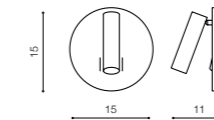

- BLACK (BK) **AZ3201**

FARO

213

Indoor wall lamps

FARO

LED integrated

product code – look AZ	LED 6W 420lm + LED 3W 250lm 3000K	LED
metal / aluminium		
IP20	installation place	
group energy label EE 4		

COLOUR / NEW INDEX NO.

- SATIN NICKEL (NI) **AZ2552**
- CHROME (CH) **AZ2424**
- BLACK (BK) **AZ3204**

* - EXPLANATION SHORTCUT PAGE 2 (E)