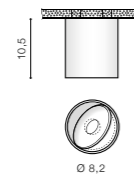

BOSTON

Exposed downlights

BOSTON TUBE

LED integrated	
product code – look AZ	LED 10W 810lm CCT 3000K
aluminium	
IP20	installation place
group energy label	inlet opening

COLOUR / NEW INDEX NO.

- WHITE (WH) **AZ3469**
- BLACK (BK) **AZ3468**

BOSTON 1 ROUND

LED integrated	
product code – look AZ	LED 10W 810lm CCT 3000K
aluminium	
IP20	installation place
group energy label	inlet opening

COLOUR / NEW INDEX NO.

- WHITE (WH) **AZ3471**
- BLACK (BK) **AZ3470**