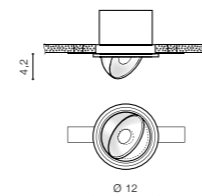

BOSTON

Exposed downlights

BOSTON TUBE

LED integrated	
product code – look AZ	LED 10W 810lm CCT 3000K
aluminium	
IP20	installation place
group energy label	inlet opening

COLOUR / NEW INDEX NO.

- WHITE (WH) **AZ3469**
- BLACK (BK) **AZ3468**

BOSTON 1 ROUND

LED integrated	
product code – look AZ	LED 10W 810lm CCT 3000K
aluminium	
IP20	installation place
group energy label	inlet opening

COLOUR / NEW INDEX NO.

- WHITE (WH) **AZ3471**
- BLACK (BK) **AZ3470**

COLOUR / NEW INDEX NO.

- BLACK (BK) **AZ3543**
- WHITE (WH) **AZ3542**

BOSTON DOUBLE

LED integrated	
product code – look AZ	2x LED 10W 810lm CCT 3000K
aluminium	
IP20	installation place
group energy label	inlet opening