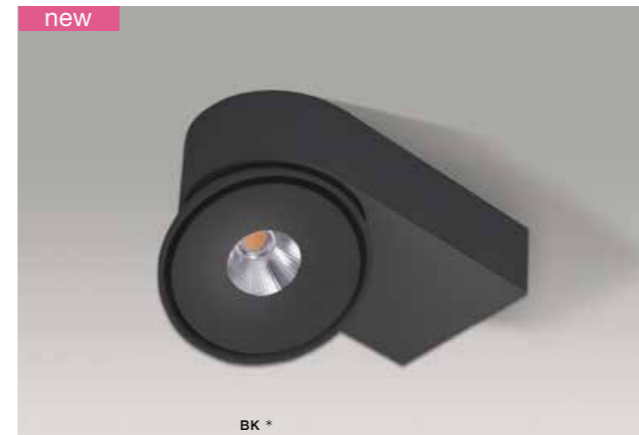

BOSTON

Exposed downlights

BOSTON TUBE

LED integrated	
product code – look AZ	LED 10W 810lm CCT 3000K
aluminium	
IP20	installation place
group energy label	inlet opening

COLOUR / NEW INDEX NO.

- WHITE (WH) **AZ3469**
- BLACK (BK) **AZ3468**

BOSTON 1 ROUND

LED integrated	
product code – look AZ	LED 10W 810lm CCT 3000K
aluminium	
IP20	installation place
group energy label	inlet opening

COLOUR / NEW INDEX NO.

- WHITE (WH) **AZ3471**
- BLACK (BK) **AZ3470**

* - EXPLANATION SHORTCUT PAGE 2 (E)

BOSTON

Exposed downlights

BOSTON SINGLE

LED integrated	
product code – look AZ	LED 10W 810lm CCT 3000K
aluminium	
IP20	installation place
group energy label	inlet opening

COLOUR / NEW INDEX NO.

- BLACK (BK) **AZ3543**
- WHITE (WH) **AZ3542**

BOSTON DOUBLE

LED integrated	
product code – look AZ	2x LED 10W 810lm CCT 3000K
aluminium	
IP20	installation place
group energy label	inlet opening