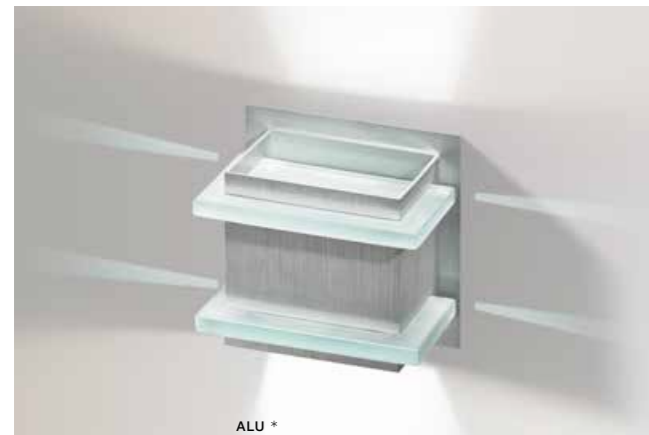

BLAS

Indoor wall lamps

LAMBDA

Indoor wall lamps

BLAS bulb included

product code – look AZ	connect G9 1x Max 40W	
metal / aluminium / glass		
IP20	installation place	
group energy label		

COLOUR / NEW INDEX NO.

- ALUMINIUM (ALU) **AZ0864**
- WHITE (WH) **AZ0865**
- BLACK (BK) **AZ3069**

LAMBDA LED integrated

product code – look AZ	LED 10W 850lm 3000K	
aluminium / glass		
IP20	installation place	
group energy label		

COLOUR / NEW INDEX NO.

- BLACK (BK) **AZ3346**
- WHITE (WH) **AZ3345**

* - EXPLANATION SHORTCUT PAGE 2 (E)