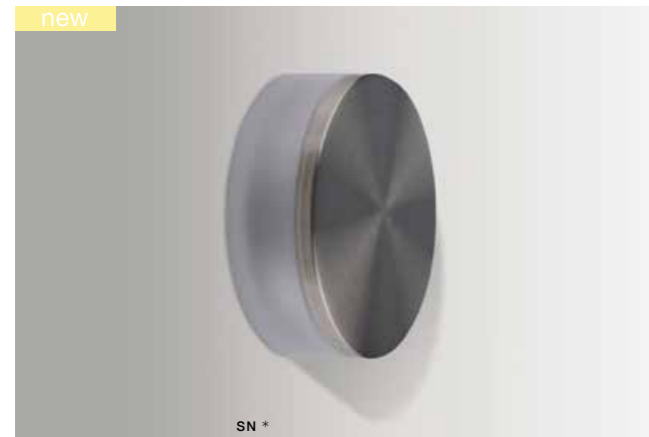

OZ

LED integrated	
product code – look <b>AZ</b>	LED 1W 85lm 4000K
metal / aluminium	
IP20	installation place
group energy label	inlet opening

COLOUR / NEW INDEX NO.

- BLACK (BK) . . . . . **AZ3372**
- WHITE (WH) . . . . . **AZ3373**
- SATIN NICKEL (SN) . . . . . **AZ3374**

TAZ

TAZ

LED integrated	
product code – look <b>AZ</b>	LED 1W 85lm 4000K
aluminium / acrylic	
IP20	installation place
group energy label	inlet opening

COLOUR / NEW INDEX NO.

- BLACK (BK) . . . . . **AZ3369**
- WHITE (WH) . . . . . **AZ3370**
- SATIN NICKEL (SN) . . . . . **AZ3371**