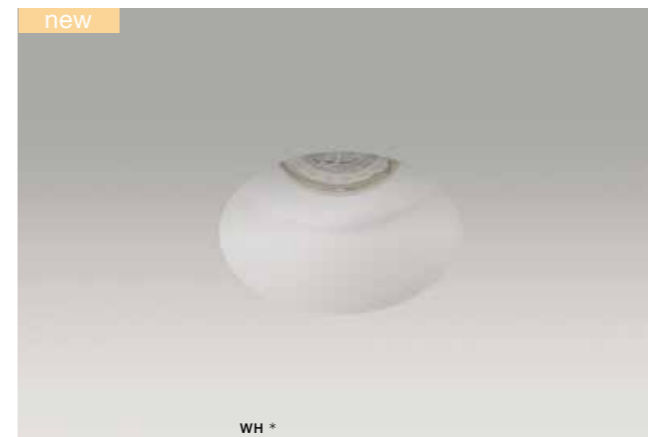

HERA GIPS ROUND

Downlights

HERA GIPS ROUND M

bulb not included

product code – look AZ	connect 1x ES111 MAX 50W or ADAP111
metal/glass	connect GU10 1x Max 40W
IP20	installation place
group energy label	inlet opening

COLOUR / NEW INDEX NO.

☐ WHITE (WH) **AZ3465**