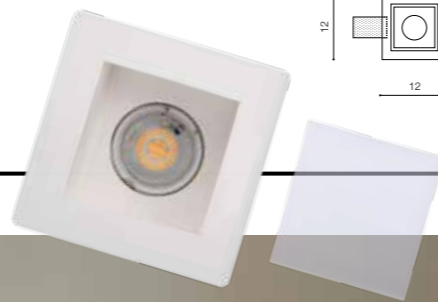

HERA GIPS SQUARE M WH

bulb not included

product code – look AZ	connect 1x ES111 MAX 50W or ADAP111
metal/glass	connect GU10 1x Max 40W
IP20	installation place
group energy label	inlet opening

COLOUR / NEW INDEX NO.

☐ WHITE (WH) **AZ3467**