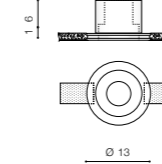

HERA GIPS ROUND S

bulb not included

product code – look AZ	connect 1x ES111 MAX 50W or ADAP111
metal/glass	connect GU10 1x Max 40W
IP20	installation place
group energy label	inlet opening

COLOUR / NEW INDEX NO.

☐ WHITE (WH) **AZ3464**