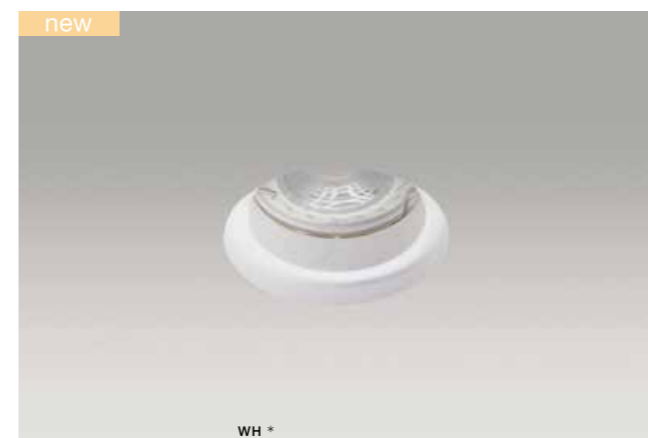

HERA GIPS ROUND S

bulb not included

product code – look AZ	connect 1x ES111 MAX 50W or ADAP111
metal/glass	connect GU10 1x Max 40W
IP20	installation place
group energy label	inlet opening

COLOUR / NEW INDEX NO.

☐ WHITE (WH) **AZ3464**