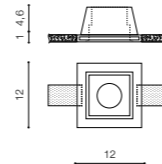

HERA GIPS SQUARE

Downlights

HERA GIPS SQUARE S WH

bulb not included

product code – look AZ	connect 1x ES111 MAX 50W or ADAP111
metal/glass	connect GU10 1x Max 40W
IP20	installation place
group energy label	inlet opening

COLOUR / NEW INDEX NO.

☐ WHITE (WH) **AZ3466**

HERA GIPS SQUARE M WH

bulb not included

product code – look AZ	connect 1x ES111 MAX 50W or ADAP111
metal/glass	connect GU10 1x Max 40W
IP20	installation place
group energy label	inlet opening

COLOUR / NEW INDEX NO.

☐ WHITE (WH) **AZ3467**

* - EXPLANATION SHORTCUT PAGE 2 (E)

HERA GIPS ROUND

Downlights

HERA GIPS ROUND M

bulb not included

product code – look AZ	connect 1x ES111 MAX 50W or ADAP111
metal/glass	connect GU10 1x Max 40W
IP20	installation place
group energy label	inlet opening

COLOUR / NEW INDEX NO.

☐ WHITE (WH) **AZ3465**

HERA GIPS ROUND S

bulb not included

product code – look AZ	connect 1x ES111 MAX 50W or ADAP111
metal/glass	connect GU10 1x Max 40W
IP20	installation place
group energy label	inlet opening

COLOUR / NEW INDEX NO.

☐ WHITE (WH) **AZ3464**