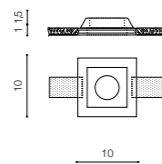

HERA GIPS SQUARE M WH

bulb not included

product code – look AZ	connect 1x ES111 MAX 50W or ADAP111
metal/glass	connect GU10 1x Max 40W
IP20	installation place
group energy label	inlet opening

COLOUR / NEW INDEX NO.

☐ WHITE (WH) **AZ3467**