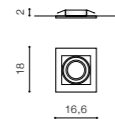

COLOUR / NEW INDEX NO.

- WHITE (WH) **AZ3526**
- BLACK (BK) **AZ3527**

VERDI 2 bulb not included

product code – look AZ	connect 2x ES111 MAX 50W or ADAP111
aluminium	connect GU10 2x Max 40W
IP20	installation place
group energy label	inlet opening