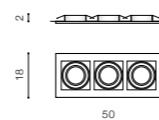

VERDI

Downlights

VERDI

Downlights

VERDI bulb not included

product code – look AZ	connect 1x ES111 MAX 50W or ADAP111
aluminium	connect GU10 1x Max 40W
IP20	installation place
group energy label	inlet opening

COLOUR / NEW INDEX NO.

- ☐ WHITE (WH) **AZ3526**
- ☐ BLACK (BK) **AZ3527**

VERDI 2 bulb not included

product code – look AZ	connect 2x ES111 MAX 50W or ADAP111
aluminium	connect GU10 2x Max 40W
IP20	installation place
group energy label	inlet opening

COLOUR / NEW INDEX NO.

- ☐ WHITE (WH) **AZ3528**
- ☐ BLACK (BK) **AZ3529**

VERDI 3 bulb not included

product code – look AZ	connect 3x ES111 MAX 50W or ADAP111
aluminium	connect GU10 3x Max 40W
IP20	installation place
group energy label	inlet opening

COLOUR / NEW INDEX NO.

- ☐ WHITE (WH) **AZ3530**
- ☐ BLACK (BK) **AZ3531**

* - EXPLANATION SHORTCUT PAGE 2 (E)