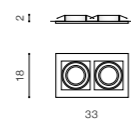

VERDI 3 bulb not included

product code – look AZ	connect 3x ES111 MAX 50W or ADAP111
aluminium	connect GU10 3x Max 40W
IP20	installation place
group energy label	inlet opening

COLOUR / NEW INDEX NO.

- ☐ WHITE (WH) **AZ3530**
- ☐ BLACK (BK) **AZ3531**