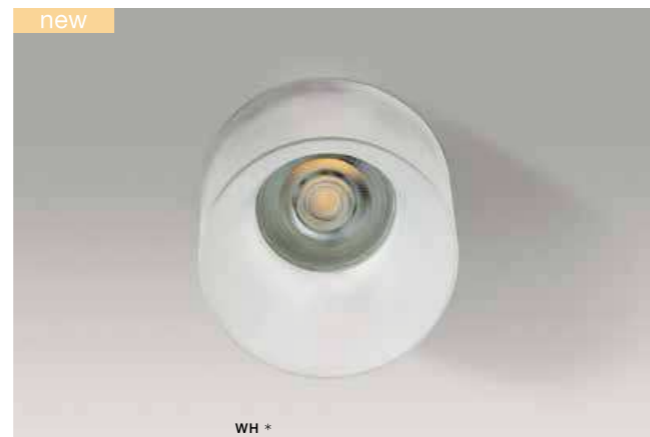

GELO

Downlights

NEMO

Downlights

GELO bulb not included

product code – look AZ	connect GU10 1x Max 50W
aluminium	
IP20	installation place
group energy label EE 5	inlet opening \varnothing 7cm

COLOUR / NEW INDEX NO.

- WHITE FROST (WH) **AZ3539**

NEMO bulb not included

product code – look AZ	connect GU10 1x Max 50W
aluminium	
IP20	installation place
group energy label EE 5	inlet opening \varnothing 6,5cm

COLOUR / NEW INDEX NO.

- WHITE (WH) **AZ3398**
- BLACK (BK) **AZ3399**
- CHROME (CH) **AZ3400**
- GOLD (GO) **AZ3401**

* - EXPLANATION SHORTCUT PAGE 2 (E)