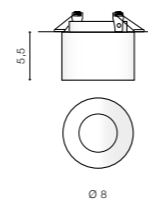

GELO

Downlights

NEMO

Downlights

GELO bulb not included

product code – look AZ	connect GU10 1x Max 50W
aluminium	
IP20	installation place
group energy label EE 5	inlet opening \varnothing 7cm

COLOUR / NEW INDEX NO.

- WHITE FROST (WH) **AZ3539**

NEMO bulb not included

product code – look AZ	connect GU10 1x Max 50W
aluminium	
IP20	installation place
group energy label EE 5	inlet opening \varnothing 6,5cm

COLOUR / NEW INDEX NO.

- WHITE (WH) **AZ3398**
- BLACK (BK) **AZ3399**
- CHROME (CH) **AZ3400**
- GOLD (GO) **AZ3401**

* - EXPLANATION SHORTCUT PAGE 2 (E)