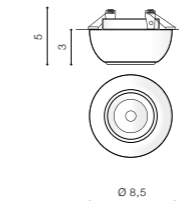

* - EXPLANATION SHORTCUT PAGE 2 (E)