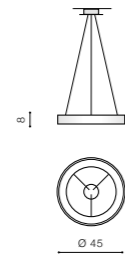

SOVANA PENDANT CCT LED

Exposed downlights

SOVANA PENDANT CCT LED

Exposed downlights

SOVANA PENDANT 45 CCT LED

product code – look AZ	LED 40W 2200lm	LED integrated
acryl / aluminium	2700 ÷ 6500K dimm	
IP20	installation place	
group energy label		

COLOUR / NEW INDEX NO.

- WHITE (WH) **AZ3436**
- GREY (GR) **AZ3438**
- BLACK (BK) **AZ3437**

SOVANA PENDANT 55 CCT LED

product code – look AZ	LED 50W 2750lm	LED integrated
acryl / aluminium	2700 ÷ 6500K dimm	
IP20	installation place	
group energy label		