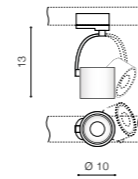

BROSS ARM TRACK

10

Exposed downlights

BROSS ARM TRACK

bulb not included ☒

product code – look AZ	LED GU10 1xMax 35W
aluminium	
IP20	installation place: Track Electric 3 Line
group energy label ☐	

COLOUR / NEW INDEX NO.

- ☐ WHITE (WH) **AZ3500**
- ☒ BLACK (BK) **AZ3501**

AZZARDO PATENT EU TILT 90° ROTATION 360°

COSTA ARM TRACK

11

Exposed downlights

COSTA ARM TRACK

LED integrated ☒

product code – look AZ	LED 12W 1020lm 3000K
aluminium	
IP20	installation place: Track Electric 3 Line
group energy label ☐	

COLOUR / NEW INDEX NO.

- ☒ WHITE / WHITE (WH / WH) **AZ3487**
- ☒ BLACK / BLACK (BK / BK) **AZ3486**

TILT 90° ROTATION 360°