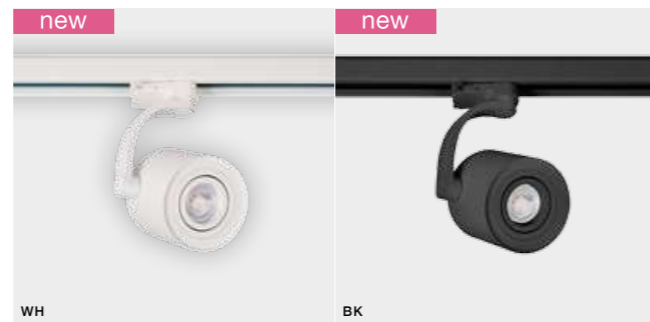

BROSS ARM TRACK

10

Exposed downlights

BROSS ARM TRACK

bulb not included

product code – look AZ	LED GU10 1xMax 35W
aluminium	
IP20	installation place: Track Electric 3 Line
group energy label <input type="checkbox"/>	

COLOUR / NEW INDEX NO.

- WHITE (WH) **AZ3500**
- BLACK (BK) **AZ3501**

AZZARDO PATENT EU TILT 90° ROTATION 360°

COSTA ARM TRACK

11

Exposed downlights

COSTA ARM TRACK

LED integrated

product code – look AZ	LED 12W 1020lm 3000K
aluminium	
IP20	installation place: Track Electric 3 Line
group energy label <input type="checkbox"/>	

COLOUR / NEW INDEX NO.

- WHITE / WHITE (WH / WH) **AZ3487**
- BLACK / BLACK (BK / BK) **AZ3486**

TILT 90° ROTATION 360°