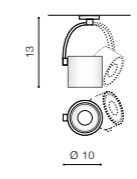

product code – look AZ	LED 12W 1020lm 3000K
aluminium	
IP20	installation place: Track Electric 3 Line
group energy label <input type="checkbox"/>	

COLOUR / NEW INDEX NO.

- WHITE / WHITE (WH / WH) **AZ3487**
- BLACK / BLACK (BK / BK) **AZ3486**