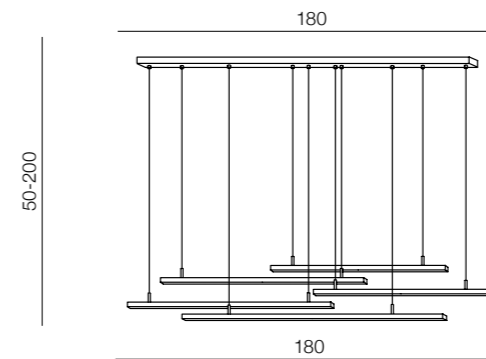

Merlo dimm LED

- ❶ **AZ3184** (black)
- ❷ **AZ3185** (white)

LED 49W 3280lm
3000K dimmable
aluminium/acryl