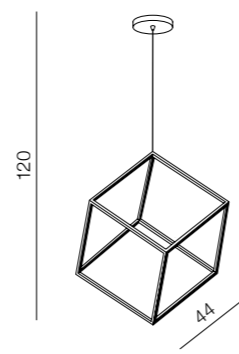

Strange 44 dimm LED

AZ3183 (black)
LED 80W 5280lm
3000K dimmable
aluminium/acryl