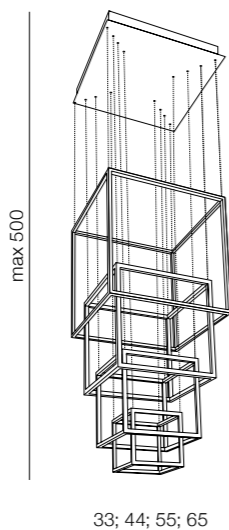

# Opera WALL

63 new

1 BLACK

3 WHITE

### Opera XL LED

- 1 AZ3139 (black)
- 2 AZ3140 (gold)

LED 329W 19740lm 3000K  
aluminium/acrylic

### Opera Wall LED

- 1 AZ3141 (black)
- 3 AZ3142 (white)

LED 18W 1020lm 3000K  
aluminium