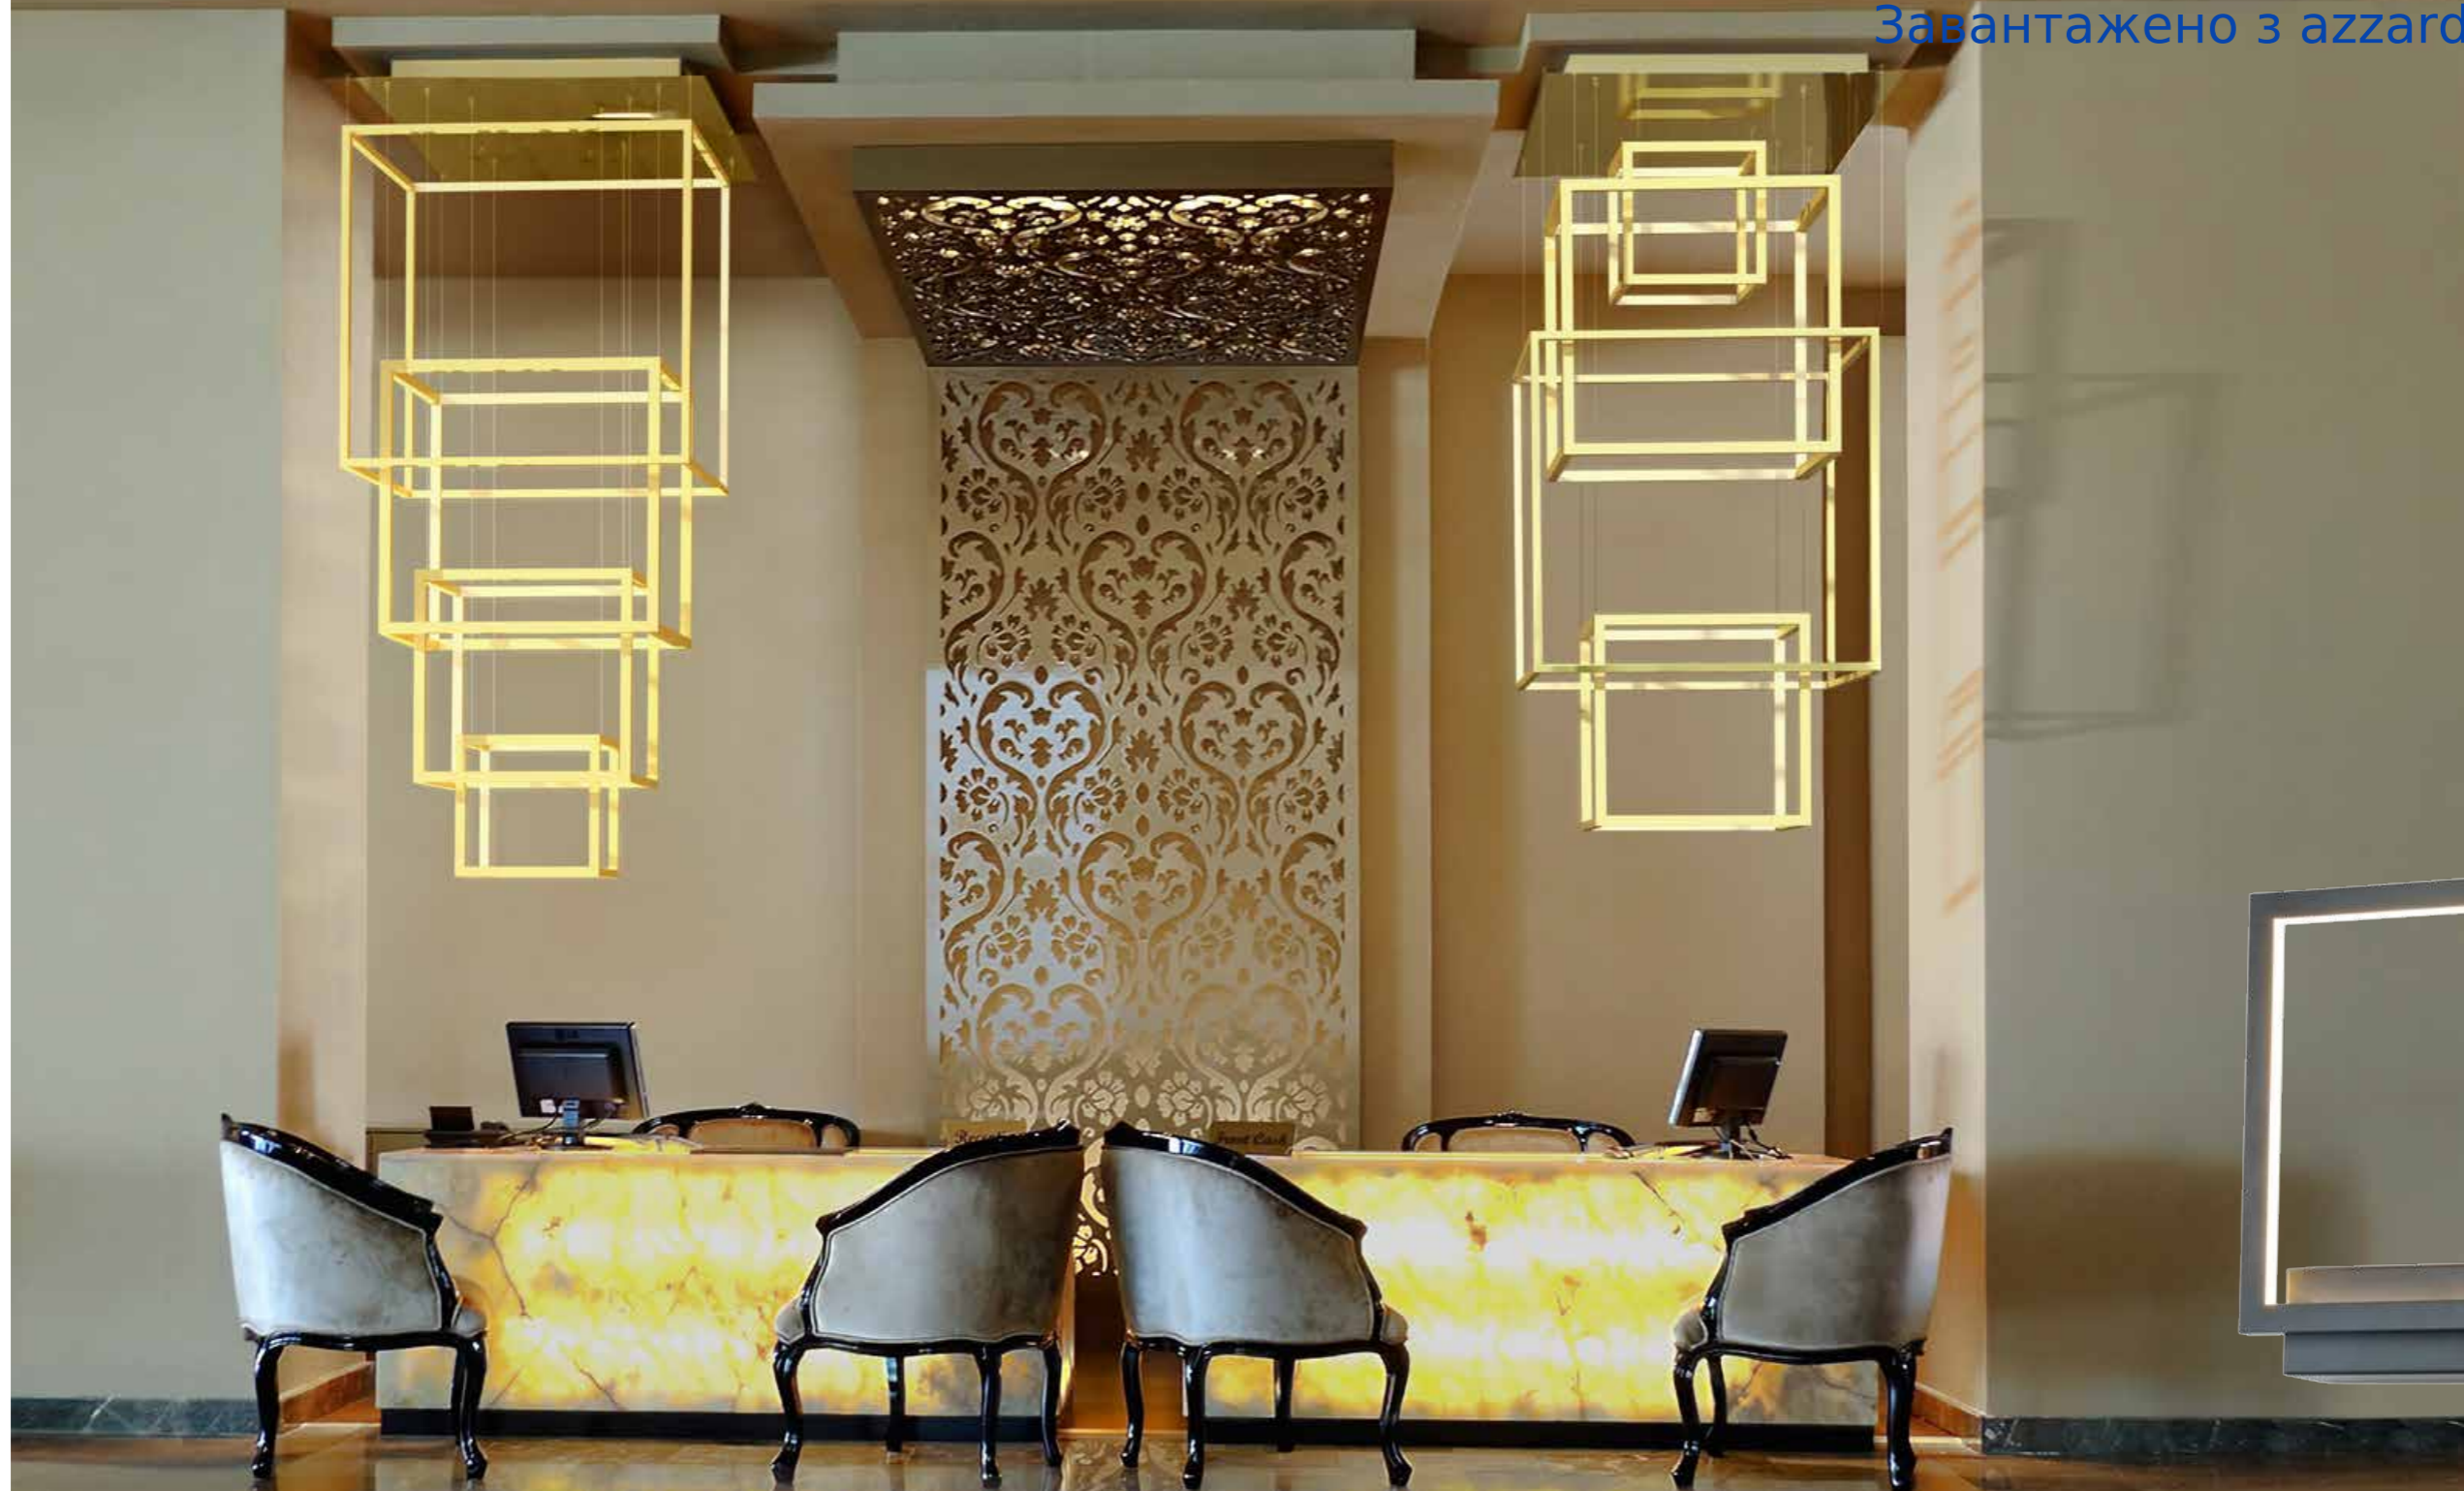

# Opera WALL

63 new

1 BLACK

3 WHITE

### Opera XL LED

- 1 AZ3139 (black)
- 2 AZ3140 (gold)

LED 329W 19740lm 3000K  
aluminium/acrylic

### Opera Wall LED

- 1 AZ3141 (black)
- 3 AZ3142 (white)

LED 18W 1020lm 3000K  
aluminium