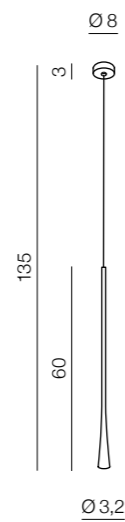

Kalia LED

- 1 AZ3090 (white)
- 2 AZ3091 (brown)
- 3 AZ3092 (black)

LED 7W 325lm 3000K
aluminium