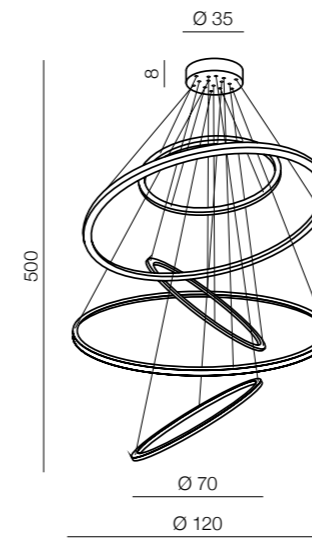

# Wheel XXL

new 58

59 new

1 WHITE

2 BROWN

3 BLACK

1 BLACK

2 GOLD

### Wheel XXL LED

- 1 AZ3137 (black)
- 2 AZ3138 (gold)
- 3 AZ3417 (chrome)

LED 190W 11400lm 3000K  
metal/acrylic