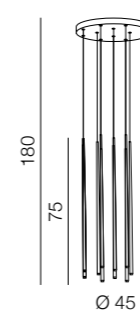

Louise 12 LED

- 1 **AZ3419** (black)
- 2 **AZ3420** (gold)
- 3 **AZ3421** (white)
- 4 **AZ3422** (chrome)

LED 36W 2400lm 3000K
metal/acrylic