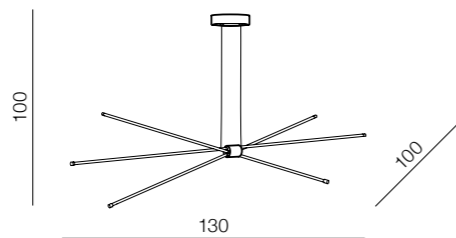

Jax

new 56

LOUISE

57 new

Arms spread adjust

**Jax pendant LED**

**AZ3135**

LED 33W 1600lm 3000K  
metal/silicone