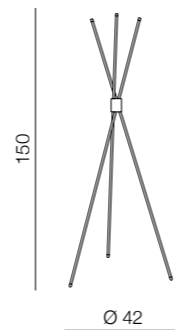

Jax

new 56

LOUISE

57 new

Arms spread adjust

**Jax pendant LED**

**AZ3135**

LED 33W 1600lm 3000K  
metal/silicone

**Jax floor LED**

**AZ3136**

LED 25W 1035lm 3000K  
metal/silicone

**Louise LED**

- 1 **AZ3155** (black)
- 2 **AZ3156** (gold)
- 3 **AZ3157** (white)
- 4 **AZ3418** (chrome)

LED 3W 200lm 3000K  
metal/acrylic

**Louise 12 LED**

- 1 **AZ3419** (black)
- 2 **AZ3420** (gold)
- 3 **AZ3421** (white)
- 4 **AZ3422** (chrome)

LED 36W 2400lm 3000K  
metal/acrylic

**Louise 14 LED**

- 1 **AZ3423** (black)
- 2 **AZ3424** (gold)
- 3 **AZ3425** (white)
- 4 **AZ3426** (chrome)