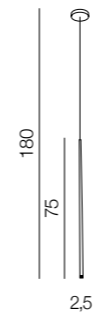

Jax

new 56

LOUISE

57 new

Arms spread adjust

**Jax pendant LED**

**AZ3135**

LED 33W 1600lm 3000K  
metal/silicone

**Jax floor LED**

**AZ3136**

LED 25W 1035lm 3000K  
metal/silicone

**Louise LED**

- 1 **AZ3155** (black)
- 2 **AZ3156** (gold)
- 3 **AZ3157** (white)
- 4 **AZ3418** (chrome)

LED 3W 200lm 3000K  
metal/acrylic

**Louise 12 LED**

- 1 **AZ3419** (black)
- 2 **AZ3420** (gold)
- 3 **AZ3421** (white)
- 4 **AZ3422** (chrome)

LED 36W 2400lm 3000K  
metal/acrylic

**Louise 14 LED**

- 1 **AZ3423** (black)
- 2 **AZ3424** (gold)
- 3 **AZ3425** (white)
- 4 **AZ3426** (chrome)

LED 45W 2800lm 3000K  
metal/acrylic

1 BLACK

2 GOLD

3 WHITE

4 CHROME