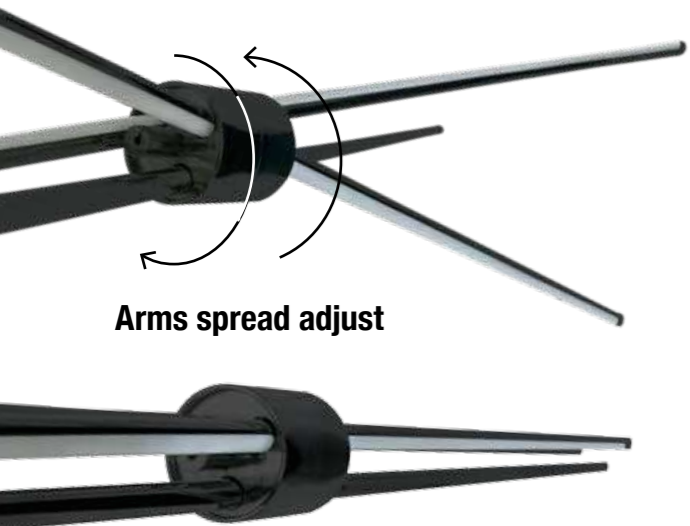

Jax

new 56

LOUISE

57 new

Arms spread adjust

**Jax pendant LED**

**AZ3135**

LED 33W 1600lm 3000K  
metal/silicone