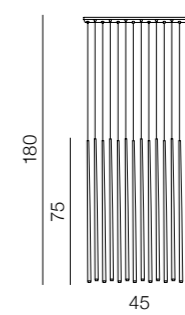

Louise 14 LED

- 1 **AZ3423** (black)
- 2 **AZ3424** (gold)
- 3 **AZ3425** (white)
- 4 **AZ3426** (chrome)

LED 45W 2800lm 3000K
metal/acrylic