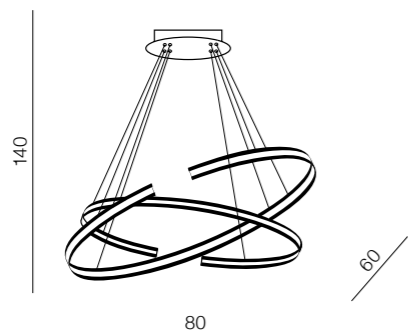

Alessia
DIMM

Sandra
DIMM

new 54

55 new

Alessia dimm LED

AZ3355
(black)
LED 60W 5100lm 3000K dimmable
metal/plastic

Alessia XL dimm LED

AZ3356
(black)
LED 100W 8500lm 3000K dimmable
metal/plastic