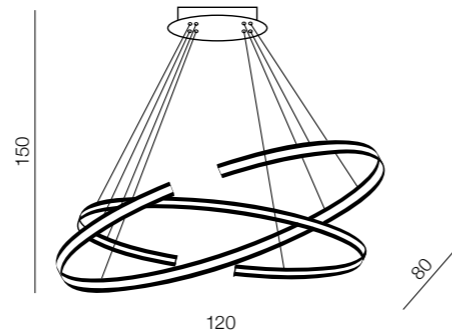

Alessia
DIMM

Sandra
DIMM

new 54

55 new

Alessia dimm LED

AZ3355
(black)
LED 60W 5100lm 3000K dimmable
metal/plastic

Alessia XL dimm LED

AZ3356
(black)
LED 100W 8500lm 3000K dimmable
metal/plastic