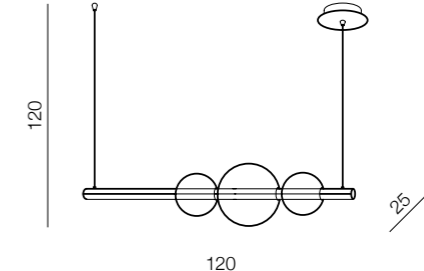

Sandra 3 dimm LED

AZ3352
(black)
LED 48W 4800lm 3000K dimmable
glass/acrylic