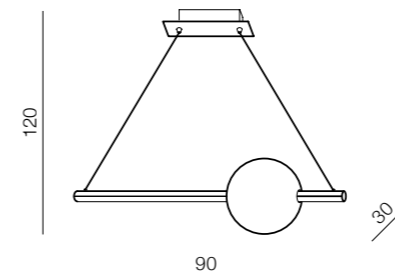

Alessia
DIMM

Sandra
DIMM

new 54

55 new

Alessia dimm LED

AZ3355
(black)
LED 60W 5100lm 3000K dimmable
metal/plastic

Alessia XL dimm LED

AZ3356
(black)
LED 100W 8500lm 3000K dimmable
metal/plastic