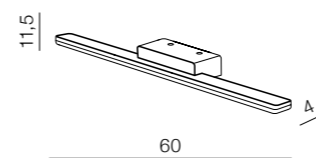

Epsilon 60 3000K LED

AZ3347
(black)

LED 18W 1530lm 3000K IP44
aluminium/PC