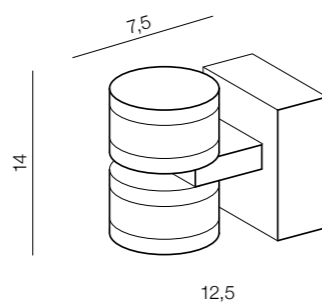

Tanza LED

AZ3361

(chrome)

LED 10W 850lm 4000K IP44  
metal/aluminium/acrylic

Topaz LED

1 AZ3359 (black)

2 AZ3360 (white)

LED 35W 2975lm 4000K IP44  
aluminium/acrylic/metal