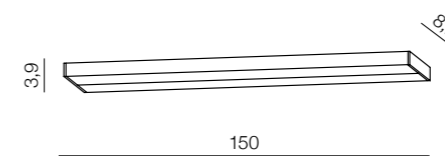

Tanza LED

AZ3361

(chrome)

LED 10W 850lm 4000K IP44  
metal/aluminium/acrylic

Topaz LED

1 AZ3359 (black)

2 AZ3360 (white)

LED 35W 2975lm 4000K IP44  
aluminium/acrylic/metal