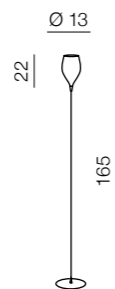

izza

306

1 SHINY WHITE

2 SHINY BLACK

3 AMBER

4 OLIVE

izza

- 1 AZ1077 (shiny white)
- 2 AZ1076 (shiny black)
- 3 AZ1078 (amber)
- 4 AZ1079 (olive)

E14 1x 40W
metal/glass

Teta

307

new

Ø 28

AZ3205
(black)

LED 33w 2805lm 3000K
metal/acrylic