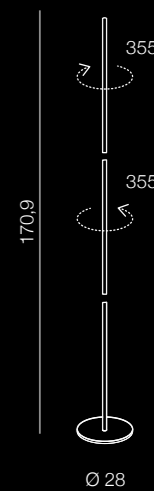

izza

306

1 SHINY WHITE

2 SHINY BLACK

3 AMBER

4 OLIVE

izza

- 1 AZ1077 (shiny white)
- 2 AZ1076 (shiny black)
- 3 AZ1078 (amber)
- 4 AZ1079 (olive)

E14 1x 40W
metal/glass

Teta

307

new

Ø 28

AZ3205
(black)

LED 33w 2805lm 3000K
metal/acrylic