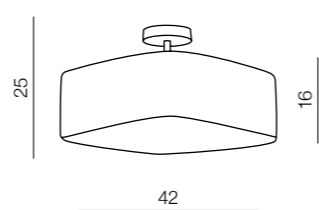

Sugar 42 top

AZ0449

E27 4x 60W
acryl/chrome/clear