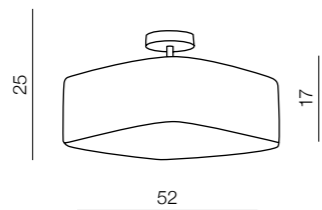

Sugar 52 top

AZ0450

E27 4x 60W
acryl/chrome/clear