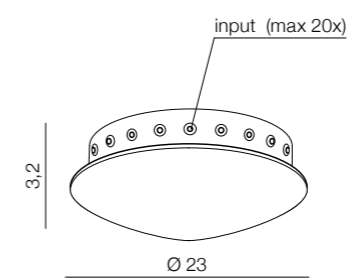

Ziko Glass

- 1 AZ3413 (yellow)
- 2 AZ3414 (blue)
- 3 AZ3415 (smoky)
- 4 AZ3416 (clear)

glass

Ziko GU10 3 meters

AZ3411

(black)
GU10 1x Max 35W only LED
aluminium

Ziko GU10 6 meters

AZ3412

(black)
GU10 1x Max 35W only LED
aluminium

Ziko Base 1

AZ3408 (black)
aluminium

Ziko Base 20

AZ3410 (black)
Max 20x input for Ziko meters
aluminium

Ziko Base 20

AZ3410 (black)
Max 20x input for Ziko meters
aluminium