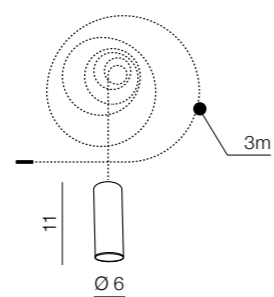

Ziko Glass

- 1 AZ3413 (yellow)
- 2 AZ3414 (blue)
- 3 AZ3415 (smoky)
- 4 AZ3416 (clear)

glass

Ziko GU10 3 meters

AZ3411

(black)
GU10 1x Max 35W only LED
aluminium

Ziko GU10 6 meters

AZ3412