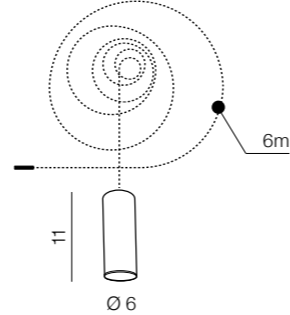

Ziko GU10 6 meters

AZ3412

(black)
GU10 1x Max 35W only LED
aluminium

AZ3408 (black)
aluminium