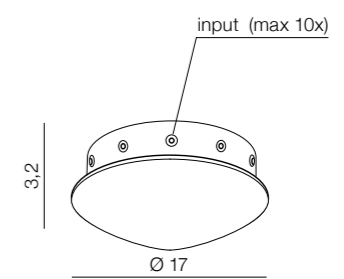

(black)
GU10 1x Max 35W only LED
aluminium

Ziko Base 1

AZ3408 (black)
aluminium

Ziko Base 20

AZ3410 (black)
Max 20x input for Ziko meters
aluminium

Ziko Base 20

AZ3410 (black)
Max 20x input for Ziko meters
aluminium