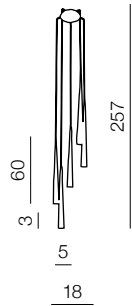

Stylo 5 MULTICOLOR

- 1 AZ0119 (black)
- 2 AZ0208 (white)
- 3 AZ0134 (chrome)

G9 5x 40W
metal/glass