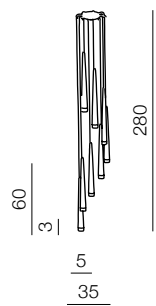

**Stylo 3** MULTICOLOR

- 1 AZ0118 (black)
- 2 AZ0207 (white)
- 3 AZ0133 (chrome)

G9 3x 40W  
metal/glass/white

**Stylo 5** MULTICOLOR

- 1 AZ0119 (black)
- 2 AZ0208 (white)
- 3 AZ0134 (chrome)

G9 5x 40W  
metal/glass