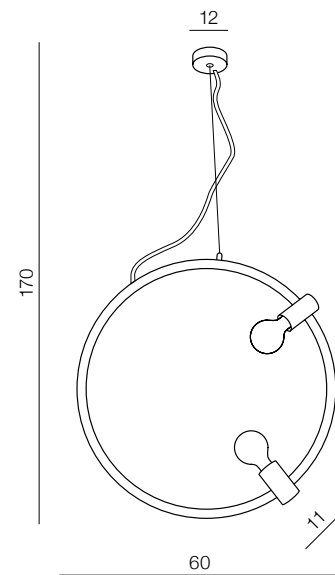

Stylo

232

1 BLACK

2 WHITE

3 CHROME

Orsola

233

new

1 BLACK

2 WHITE

- 1 AZ0116 (black)
- 2 AZ0206 (white)
- 3 AZ0117 (chrome)

G9 1x 40W
metal/glass

- 1 AZ0118 (black)
- 2 AZ0207 (white)
- 3 AZ0133 (chrome)

G9 3x 40W
metal/glass/white

- 1 AZ0119 (black)
- 2 AZ0208 (white)
- 3 AZ0134 (chrome)

G9 5x 40W
metal/glass

- 1 AZ0161 (black)
- 2 AZ0209 (white)
- 3 AZ0257 (chrome)

G9 8x 40W
metal/glass

Orsola

- 1 AZ3353 (black)
- 2 AZ3354 (white)

E27 2x Max 60W only LED
metal/plastic