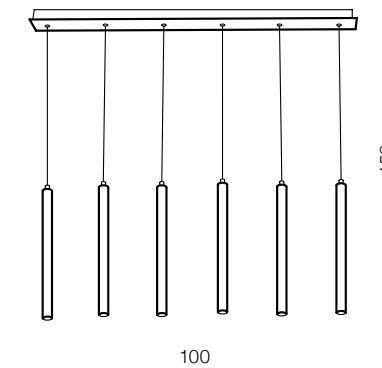

Izolda 6 LED

AZ3340

(black)
LED 30W 2550lm 3000K
metal/wood