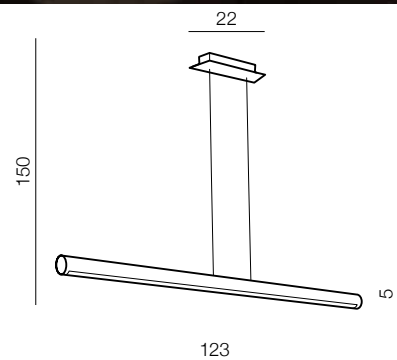

Albero

228

Izolda

229

new

**Albero LED**

**AZ2701**

(natural exotic wood+black)  
LED 50W 3500lm 3000K  
wood/acrylic