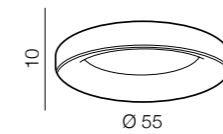

AZ2699

(natural exotic wood+wh)
LED 50W 3250lm 3000K
wood/acrylic

CCT = 2700÷6000K Dimmable Remote Control

Sovana Top 55 CCT LED

- 1 AZ2724 (white)
- 2 AZ2725 (grey)
- 3 AZ2726 (black)

LED integrated
LED 50W 2750lm
3000/6500k dimm
power dimmable
acryl/aluminium