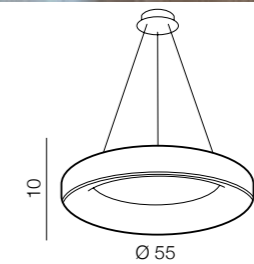

Sovana Pendant 55 CCT LED

- 1 AZ2727 (white)
- 2 AZ2729 (grey)
- 3 AZ2728 (black)

LED integrated
LED 50W 2750lm
3000/6500k dimm
power dimmable
acryl/aluminium