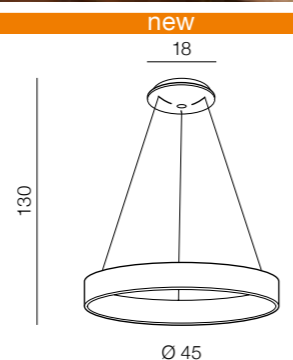

Silvam 45 pendant LED

AZ3344

(natural wood)
LED 30W 2550lm 3000K
metal/wood