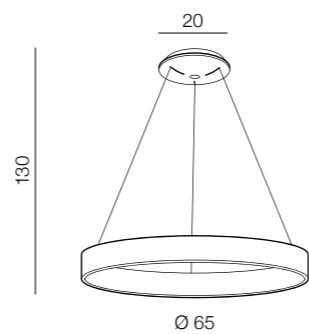

Silvam 65 pendant LED

AZ2699

(natural exotic wood+wh)
LED 50W 3250lm 3000K
wood/acrylic

CCT = 2700÷6000K Dimmable Remote Control