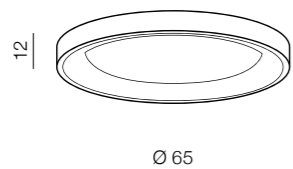

Silvam 65 top LED

AZ2698

(natural exotic wood+wh)
LED 50W 3250lm 3000K
wood/acrylic