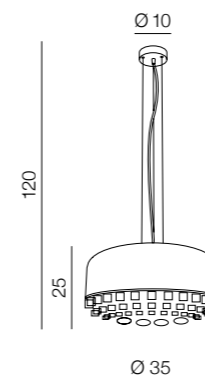

Saturnia

220

1 BLACK

2 COPPER

3 CHROME

REGULATION UP & DOWN

Saturnia 40 LED

- 1 AZ2753 (black) 3000k
- 2 AZ2755 (copper) 3000k
- 3 AZ2757 (chrome) 3000k
- 1 AZ2752 (black) 4000k
- 2 AZ2754 (copper) 4000k
- 3 AZ2756 (chrome) 4000k

LED 30W 1800lm
acryl/metal

Tarant

221

new

Tarant 35

AZ3163
(black)
E27 3x Max 60W only LED
metal/crystal

Tarant 48

AZ3162
(black)
E27 3x Max 60W only LED
metal/crystal