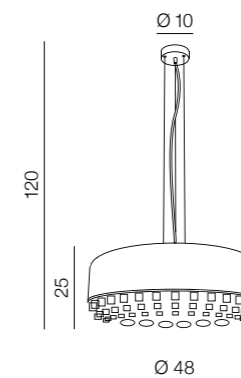

LED 30W 1800lm
acryl/metal

Tarant

221

new

Tarant 35

AZ3163
(black)
E27 3x Max 60W only LED
metal/crystal

Tarant 48

AZ3162
(black)
E27 3x Max 60W only LED
metal/crystal