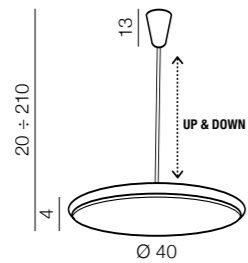

Saturnia

220

1 BLACK

2 COPPER

3 CHROME

REGULATION UP & DOWN

Saturnia 40 LED

- 1 AZ2753 (black) 3000k
- 2 AZ2755 (copper) 3000k
- 3 AZ2757 (chrome) 3000k
- 1 AZ2752 (black) 4000k
- 2 AZ2754 (copper) 4000k
- 3 AZ2756 (chrome) 4000k