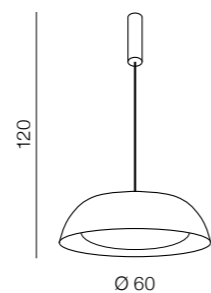

1 BROWN

2 WHITE

3 BLACK

4 GREY

LED
Lenox Top 60

AZ3146
(black/copper)
LED 40W 3280lm 3000K
aluminium/acrylic

LED
Lenox Pendant 60

AZ3148
(black/copper)
LED 40W 3280lm 3000K
aluminium/acrylic

Mia

- 1 **AZ2387** (brown)
- 2 **AZ2388** (white)
- 3 **AZ2389** (black)
- 4 **AZ2390** (grey)

E27 1x MAX 60W
metal