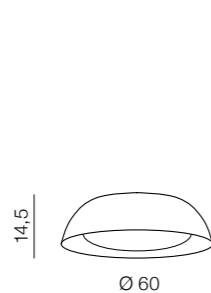

1 BROWN

2 WHITE

3 BLACK

4 GREY

LED
Lenox Top 60

AZ3146
(black/copper)
LED 40W 3280lm 3000K
aluminium/acrylic

LED
Lenox Pendant 60

AZ3148
(black/copper)
LED 40W 3280lm 3000K
aluminium/acrylic

Mia

- 1 **AZ2387** (brown)
- 2 **AZ2388** (white)
- 3 **AZ2389** (black)
- 4 **AZ2390** (grey)

E27 1x MAX 60W
metal