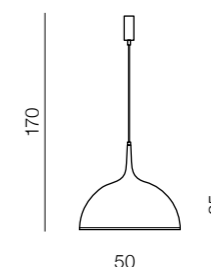

1 BROWN

2 WHITE

3 BLACK

4 GREY

LED
Lenox Top 60

AZ3146
(black/copper)
LED 40W 3280lm 3000K
aluminium/acrylic

LED
Lenox Pendant 60

AZ3148
(black/copper)
LED 40W 3280lm 3000K
aluminium/acrylic

Mia

- 1 **AZ2387** (brown)
- 2 **AZ2388** (white)
- 3 **AZ2389** (black)
- 4 **AZ2390** (grey)

E27 1x MAX 60W
metal