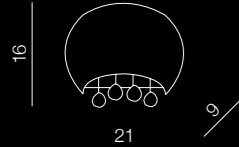

Quince

148

Quince wall

AZ0912

1x G9 Only LED  
opal glass/metal/  
chrome/acryl

Quince 40 top

AZ0701

5x G9 Only LED  
opal glass/metal/  
chrome/acryl