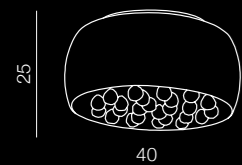

Quince

148

Quince wall

AZ0912

1x G9 Only LED  
opal glass/metal/  
chrome/acryl

Quince 40 top

AZ0701

5x G9 Only LED  
opal glass/metal/  
chrome/acryl