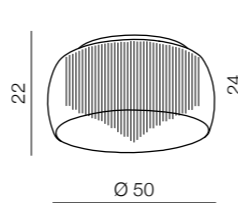

Rego 50 top

AZ1000

8x G9 Only LED
metal/chrome/
aluminum/glass