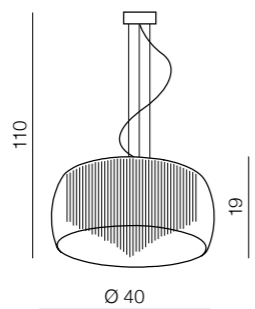

Rego 40 pendant

AZ0999

5x G9 Only LED
metal/chrome/
aluminum/glass