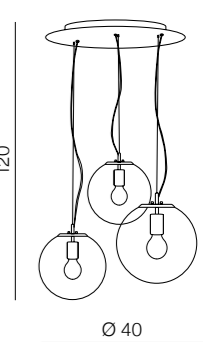

Iris 3

AZ3104 (chrome)

E27 1x Max 60W only LED metal/glass