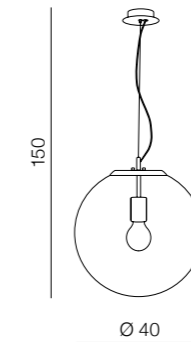

- 1 AZ3105 (chrome)
- 2 AZ3108 (copper)
- 3 AZ3133 (gold)

E27 1x 40W only LED metal/glass

Iris 30

- 1 AZ3106 (chrome)
- 2 AZ3109 (copper)
- 3 AZ3132 (gold)

E27 1x 40W only LED metal/glass

Iris 40

- 1 AZ3107 (chrome)
- 2 AZ3110 (copper)
- 3 AZ3131 (gold)