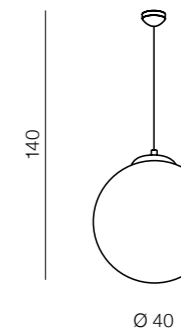

1 CHROME

2 COPPER

Galactic LED
 1 AZ3160 (chrome)
 2 AZ3161 (copper)
 LED 18W 1530lm 3000K
 metal/glass

White Ball 20
 AZ1325
 (white)
 E27 1x MAX 40W
 glass/metal chrome

White Ball 25
 AZ2515
 (white)
 E27 1x MAX 40W
 glass/metal chrome

White Ball 30
 AZ2516
 (white)
 E27 1x MAX 40W
 glass/metal chrome

White Ball 40
 AZ1328
 (white)
 E27 1x MAX 40W
 glass/metal chrome

White Ball 50
 AZ1329
 (white)
 E27 1x MAX 40W
 glass/metal chrome