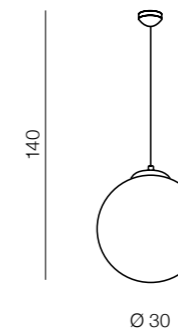

1 CHROME

2 COPPER

Galactic LED
 1 AZ3160 (chrome)
 2 AZ3161 (copper)
 LED 18W 1530lm 3000K
 metal/glass

White Ball 20
 AZ1325
 (white)
 E27 1x MAX 40W
 glass/metal chrome

White Ball 25
 AZ2515
 (white)
 E27 1x MAX 40W
 glass/metal chrome

White Ball 30
 AZ2516
 (white)
 E27 1x MAX 40W
 glass/metal chrome

White Ball 40
 AZ1328
 (white)
 E27 1x MAX 40W
 glass/metal chrome

White Ball 50
 AZ1329
 (white)
 E27 1x MAX 40W
 glass/metal chrome