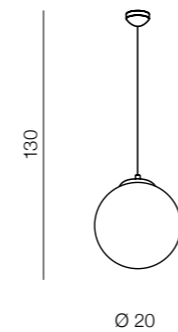

1 CHROME

2 COPPER

Galactic LED
 1 AZ3160 (chrome)
 2 AZ3161 (copper)
 LED 18W 1530lm 3000K
 metal/glass

White Ball 20
 AZ1325
 (white)
 E27 1x MAX 40W
 glass/metal chrome

White Ball 25
 AZ2515
 (white)
 E27 1x MAX 40W
 glass/metal chrome

White Ball 30
 AZ2516
 (white)
 E27 1x MAX 40W
 glass/metal chrome

White Ball 40
 AZ1328
 (white)
 E27 1x MAX 40W
 glass/metal chrome

White Ball 50
 AZ1329
 (white)
 E27 1x MAX 40W
 glass/metal chrome