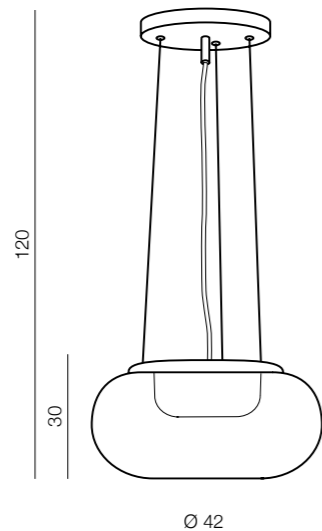

1 CHROME

2 COPPER

Galactic LED
 1 AZ3160 (chrome)
 2 AZ3161 (copper)
 LED 18W 1530lm 3000K
 metal/glass

White Ball 20
 AZ1325
 (white)
 E27 1x MAX 40W
 glass/metal chrome

White Ball 25
 AZ2515
 (white)
 E27 1x MAX 40W
 glass/metal chrome

White Ball 30
 AZ2516
 (white)
 E27 1x MAX 40W
 glass/metal chrome

White Ball 40
 AZ1328
 (white)
 E27 1x MAX 40W
 glass/metal chrome

White Ball 50
 AZ1329
 (white)
 E27 1x MAX 40W
 glass/metal chrome