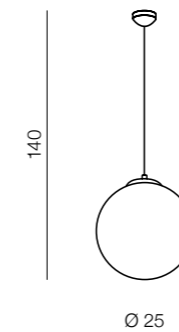

1 CHROME

2 COPPER

Galactic LED
 1 AZ3160 (chrome)
 2 AZ3161 (copper)
 LED 18W 1530lm 3000K
 metal/glass

White Ball 20
 AZ1325
 (white)
 E27 1x MAX 40W
 glass/metal chrome

White Ball 25
 AZ2515
 (white)
 E27 1x MAX 40W
 glass/metal chrome

White Ball 30
 AZ2516
 (white)
 E27 1x MAX 40W
 glass/metal chrome

White Ball 40
 AZ1328
 (white)
 E27 1x MAX 40W
 glass/metal chrome

White Ball 50
 AZ1329
 (white)
 E27 1x MAX 40W
 glass/metal chrome