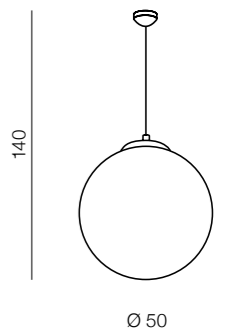

1 CHROME

2 COPPER

Galactic LED
 1 AZ3160 (chrome)
 2 AZ3161 (copper)
 LED 18W 1530lm 3000K
 metal/glass

White Ball 20
 AZ1325
 (white)
 E27 1x MAX 40W
 glass/metal chrome

White Ball 25
 AZ2515
 (white)
 E27 1x MAX 40W
 glass/metal chrome

White Ball 30
 AZ2516
 (white)
 E27 1x MAX 40W
 glass/metal chrome

White Ball 40
 AZ1328
 (white)
 E27 1x MAX 40W
 glass/metal chrome

White Ball 50
 AZ1329
 (white)
 E27 1x MAX 40W
 glass/metal chrome