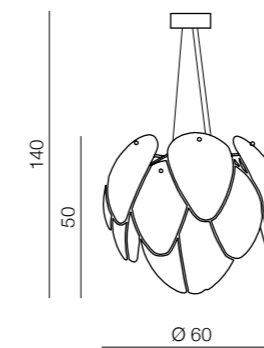

Antires

- 1 **AZ0472** (white)
- new 2 **AZ2996** (smoky)

E27 5x 40W only LED
metal/chrome/glass