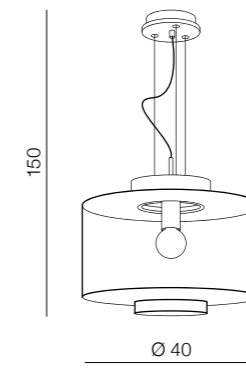

Helena A LED

AZ3341
(black)
LED 21W 1785lm 3000K
metal/brass/glass

Helena B LED

AZ3342
(black)
LED 14W 1190lm 3000K
metal/brass/glass

Sorel

AZ3343
(clear)
E27 1xMax 40W only LED
metal/wood/glass/brass