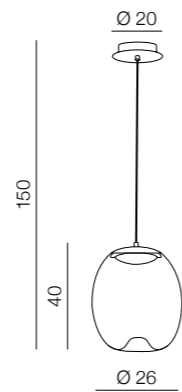

Helena A LED

AZ3341
(black)
LED 21W 1785lm 3000K
metal/brass/glass

Helena B LED

AZ3342
(black)
LED 14W 1190lm 3000K
metal/brass/glass

Sorel

AZ3343
(clear)
E27 1xMax 40W only LED
metal/wood/glass/brass