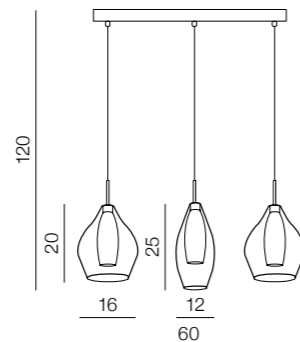

Amber MILANO

new 118

1 CHROME

2 CLEAR

3 COPPER

Amber milano 1

- 1 **AZ2148** (chrome)
- new 2 **AZ3074** (clear)
- new 3 **AZ3077** (copper)

G9 1x 40W only LED
metal/chrome/glass

Amber milano 3

- 1 **AZ2149** (chrome)
- new 2 **AZ3075** (clear)
- new 3 **AZ3078** (copper)

G9 3x 40W only LED
metal/chrome/glass

Amber milano

- 1 **AZ0722** (chrome)
- new 2 **AZ3076** (clear)
- new 3 **AZ3172** (copper)