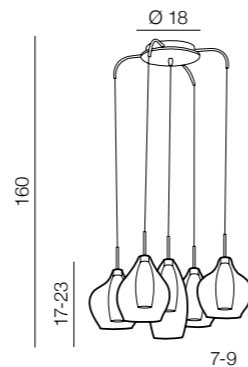

Amber MILANO

new 118

1 CHROME

2 CLEAR

3 COPPER

Amber milano 1

- 1 **AZ2148** (chrome)
- new 2 **AZ3074** (clear)
- new 3 **AZ3077** (copper)

G9 1x 40W only LED
metal/chrome/glass

Amber milano 3

- 1 **AZ2149** (chrome)
- new 2 **AZ3075** (clear)
- new 3 **AZ3078** (copper)

G9 3x 40W only LED
metal/chrome/glass

Amber milano

- 1 **AZ0722** (chrome)
- new 2 **AZ3076** (clear)
- new 3 **AZ3172** (copper)

G9 5x 40W only LED
metal/chrome/glass

Amber milano 9

- new 1 **AZ3673** (chrome)
- new 2 **AZ3102** (clear)
- new 3 **AZ3134** (copper)

G9 9x 40W only LED
metal/chrome/glass