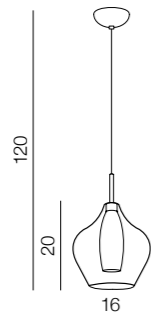

Amber MILANO

new 118

1 CHROME

2 CLEAR

3 COPPER

Amber milano 1

- 1 **AZ2148** (chrome)
- new 2 **AZ3074** (clear)
- new 3 **AZ3077** (copper)

G9 1x 40W only LED
metal/chrome/glass

Amber milano 3

- 1 **AZ2149** (chrome)
- new 2 **AZ3075** (clear)
- new 3 **AZ3078** (copper)

G9 3x 40W only LED
metal/chrome/glass

Amber milano

- 1 **AZ0722** (chrome)
- new 2 **AZ3076** (clear)
- new 3 **AZ3172** (copper)

G9 5x 40W only LED
metal/chrome/glass

Amber milano 9

- new 1 **AZ3673** (chrome)
- new 2 **AZ3102** (clear)
- new 3 **AZ3134** (copper)

G9 9x 40W only LED
metal/chrome/glass