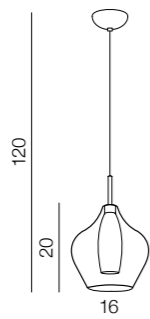

# Amber MILANO

new 116

1 CHROME

2 CLEAR

3 COPPER

**Amber milano 1**

- 1 AZ2148 (chrome)
- new 2 AZ3074 (clear)
- new 3 AZ3077 (copper)

G9 1x 40W only LED  
metal/chrome/glass

**Amber milano 3**

- 1 AZ2149 (chrome)
- new 2 AZ3075 (clear)
- new 3 AZ3078 (copper)

G9 3x 40W only LED  
metal/chrome/glass

**Amber milano 7**

- 1 AZ0722 (chrome)
- new 2 AZ3076 (clear)
- new 3 AZ3172 (copper)