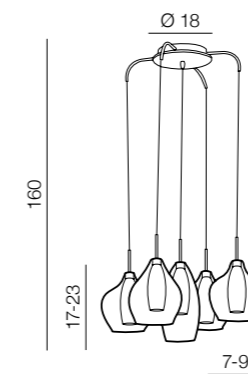

# Amber MILANO

new 116

1 CHROME

2 CLEAR

3 COPPER

**Amber milano 1**

- 1 AZ2148 (chrome)
- new 2 AZ3074 (clear)
- new 3 AZ3077 (copper)

G9 1x 40W only LED  
metal/chrome/glass

**Amber milano 3**

- 1 AZ2149 (chrome)
- new 2 AZ3075 (clear)
- new 3 AZ3078 (copper)

G9 3x 40W only LED  
metal/chrome/glass

**Amber milano 7**

- 1 AZ0722 (chrome)
- new 2 AZ3076 (clear)
- new 3 AZ3172 (copper)

G9 5x 40W only LED  
metal/chrome/glass

**Amber milano 9**

- new 1 AZ3673 (chrome)
- new 2 AZ3102 (clear)
- new 3 AZ3134 (copper)

G9 9x 40W only LED  
metal/chrome/glass