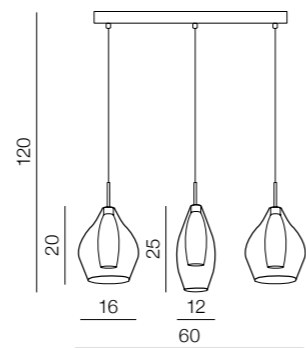

# Amber MILANO

new 116

1 CHROME

2 CLEAR

3 COPPER

**Amber milano 1**

- 1 AZ2148 (chrome)
- new 2 AZ3074 (clear)
- new 3 AZ3077 (copper)

G9 1x 40W only LED  
metal/chrome/glass