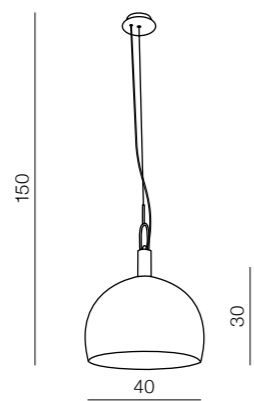

Gio  
PENDANT

102

Dalmatia

103

new

1 BLACK

2 WHITE

Gio pendant

AZ2469

E27 1x Max 60W  
metal/acrylic

Dalmatia 1 LED

- 1 AZ2847 (black)
- 2 AZ2909 (white)

LED 5W 300lm 3000K  
aluminium/acrylic

Dalmatia 5 LED

- 1 AZ2910 (black)
- 2 AZ2848 (white)

LED 25W 1500lm 3000K  
aluminium/acrylic

Dalmatia 9 LED

- new 1 AZ3143 (black)
- new 2 AZ3144 (white)

LED 45W 3880lm 3000K  
aluminium/acrylic