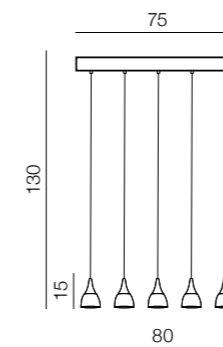

AZ2469

E27 1x Max 60W  
metal/acrylic

Dalmatia 1 LED

- 1 AZ2847 (black)
- 2 AZ2909 (white)

LED 5W 300lm 3000K  
aluminium/acrylic

Dalmatia 5 LED

- 1 AZ2910 (black)
- 2 AZ2848 (white)

LED 25W 1500lm 3000K  
aluminium/acrylic