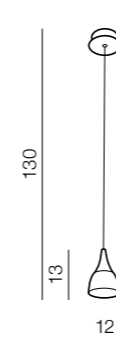

AZ2469

E27 1x Max 60W  
metal/acrylic

Dalmatia 1 LED

- 1 AZ2847 (black)
- 2 AZ2909 (white)

LED 5W 300lm 3000K  
aluminium/acrylic

Dalmatia 5 LED

- 1 AZ2910 (black)
- 2 AZ2848 (white)

LED 25W 1500lm 3000K  
aluminium/acrylic