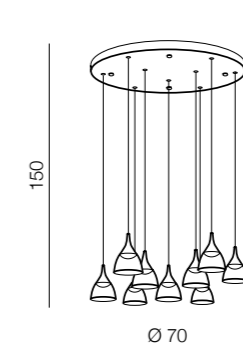

AZ2469

E27 1x Max 60W  
metal/acrylic

Dalmatia 1 LED

- 1 AZ2847 (black)
- 2 AZ2909 (white)

LED 5W 300lm 3000K  
aluminium/acrylic

Dalmatia 5 LED

- 1 AZ2910 (black)
- 2 AZ2848 (white)

LED 25W 1500lm 3000K  
aluminium/acrylic