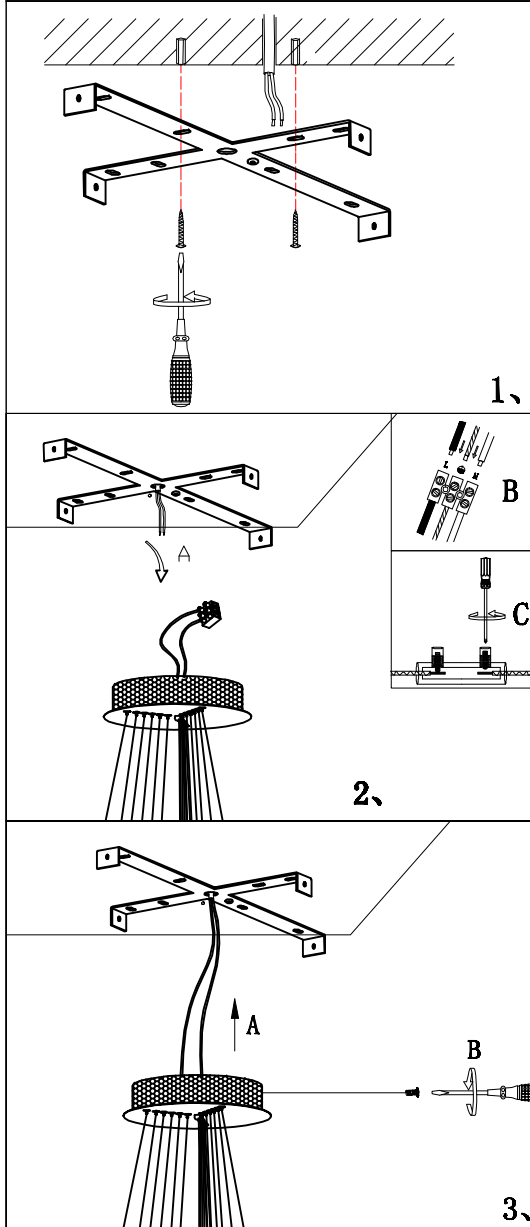

Model: MP57011-6A

Nazwa: Wheel 80

AZzardo collezioni

 **Note: please hang up the lamp, and finally remove the cable tie**