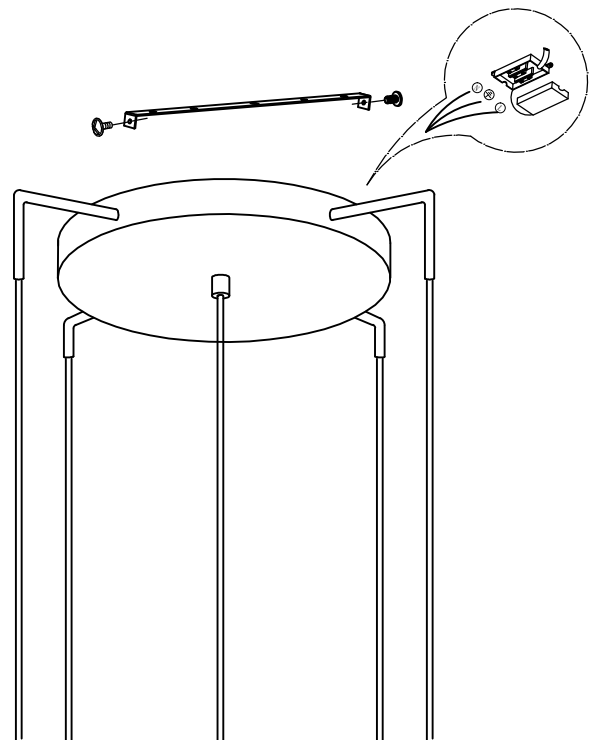

1

2

3

MD15002028-5C

1. This light fitting operates at a normal supply voltage of 230V.
2. When changing the bulb or fuses, always switch off at the mains and allow the old bulb to cool down before handling.