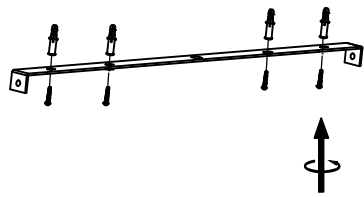

1

2

3

MD15002028-5C

1. This light fitting operates at a normal supply voltage of 230V.
2. When changing the bulb or fuses, always switch off at the mains and allow the old bulb to cool down before handling.