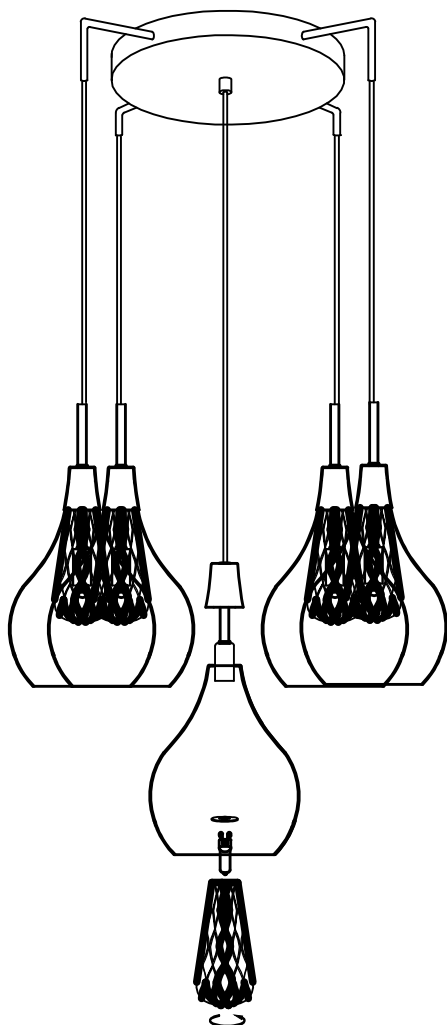

1

2

3

MD15002028-5C

1. This light fitting operates at a normal supply voltage of 230V.
2. When changing the bulb or fuses, always switch off at the mains and allow the old bulb to cool down before handling.