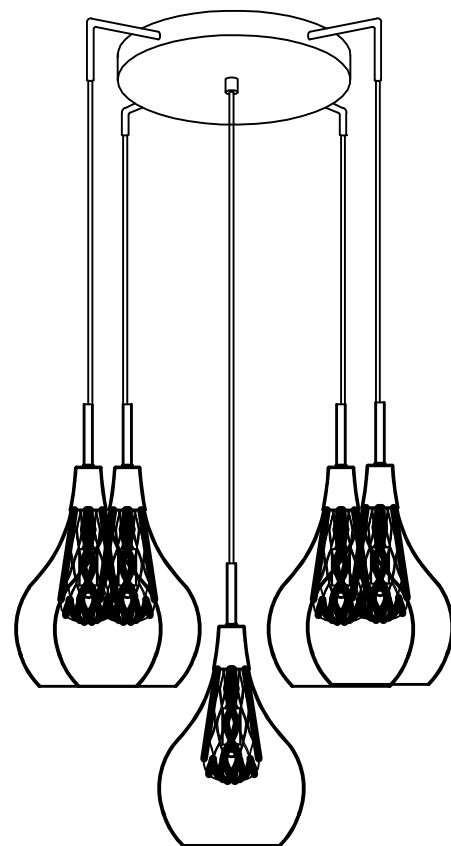

1

2

3

MD15002028-5C

1. This light fitting operates at a normal supply voltage of 230V.
2. When changing the bulb or fuses, always switch off at the mains and allow the old bulb to cool down before handling.