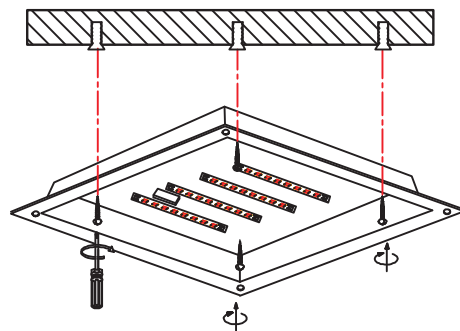

Model: 1557FM

Product Name: GALLANT 38 SQUARE

Azzardo
collezione

1

2

3

4