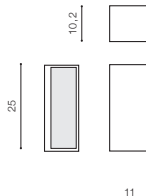

VENTA IP54

Outdoor lamps

VENTA

bulb not included 

voltage: 230V	E27 1x MAX 18 W	
IP54	installation place	

COLOUR / NEW INDEX NO.

- BLACK (BK) **AZ4350**
- DARK GREY (DGR) **AZ4351**

* - EXPLANATION SHORTCUT PAGE 2 (E)