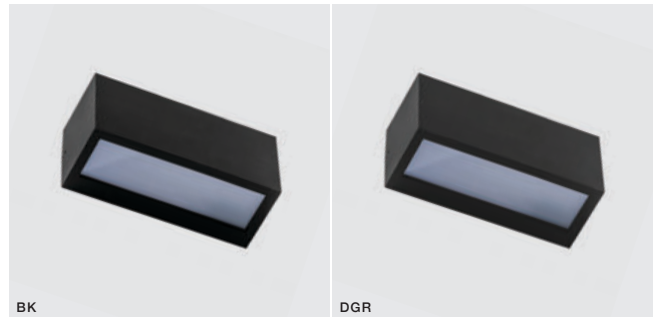

VENTA IP54

Outdoor lamps

VENTA

bulb not included 

voltage: 230V	E27 1x MAX 18 W	
IP54	installation place	

COLOUR / NEW INDEX NO.

- BLACK (BK) **AZ4350**
- DARK GREY (DGR) **AZ4351**

* - EXPLANATION SHORTCUT PAGE 2 (E)