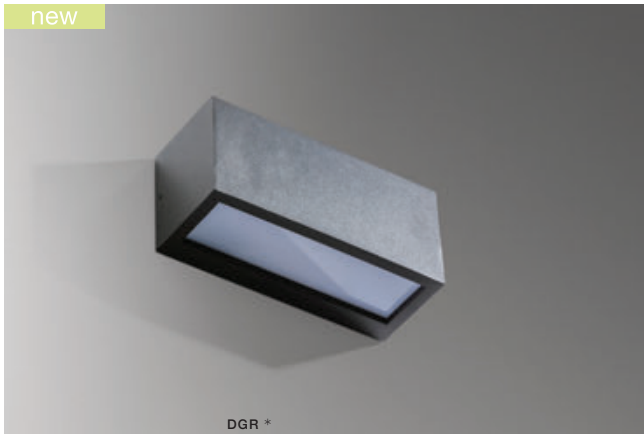

VENTA IP54

Outdoor lamps

VENTA

bulb not included 

voltage: 230V	E27 1x MAX 18 W	
IP54	installation place	

COLOUR / NEW INDEX NO.

- BLACK (BK) **AZ4350**
- DARK GREY (DGR) **AZ4351**

* - EXPLANATION SHORTCUT PAGE 2 (E)