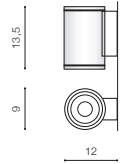

new

WH *

JOE WALL 1

bulb not included

voltage: 230V	GU10 1x MAX 35W	
IP54		
	installation place	

COLOUR / NEW INDEX NO.

- DARK GREY (DGR) **AZ3317**
- BLACK (BK) **AZ3318**
- WHITE (WH) **AZ4315**

* - EXPLANATION SHORTCUT PAGE 2 (E)