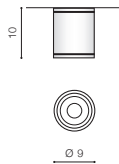

JOE IP54

Outdoor lamps

DGR *

JOE TUBE

bulb not included

voltage: 230V	GU10 1x MAX 35W	
IP54		
	installation place	

COLOUR / NEW INDEX NO.

- DARK GREY (DGR) **AZ3313**
- BLACK (BK) **AZ3314**
- WHITE (WH) **AZ3315**
- BRIGHT GREY (BGR) **AZ3316**

new

WH *

JOE WALL 1

bulb not included

voltage: 230V	GU10 1x MAX 35W	
IP54		
	installation place	

COLOUR / NEW INDEX NO.

- DARK GREY (DGR) **AZ3317**
- BLACK (BK) **AZ3318**
- WHITE (WH) **AZ4315**

* - EXPLANATION SHORTCUT PAGE 2 (E)