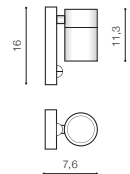

ULF IP44

Outdoor lamps

ULF 1 WALL SENSOR

bulb not included

voltage: 230V	GU10 1x MAX 35W
IP44	
	installation place <input type="checkbox"/>

COLOUR / NEW INDEX NO.

- BLACK (BK) **AZ4454**
- DARK GREY (DGR) **AZ4455**

ULF 2 WALL

bulb not included

voltage: 230V	GU10 2x MAX 35W
IP44	
	installation place <input type="checkbox"/>

COLOUR / NEW INDEX NO.

- BLACK (BK) **AZ4473**
- DARK GREY (DGR) **AZ4474**