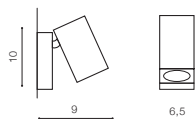

## PEDER

bulb not included 

voltage: 230V	GU10 1x MAX 35W 
IP54	installation place 

COLOUR / NEW INDEX NO.

-  BLACK (BK) . . . . . **AZ4514**
-  DARK GREY (DGR) . . . . . **AZ4515**

\* - EXPLANATION SHORTCUT PAGE 2 (E)