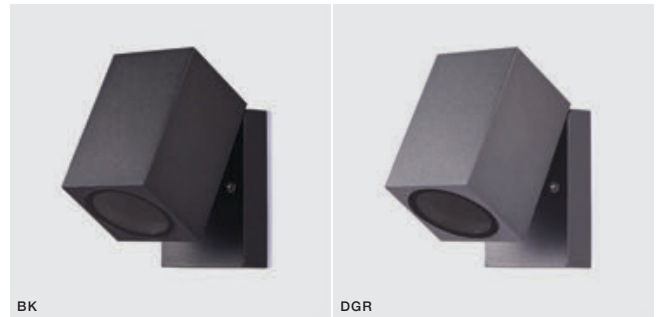

# PEDER IP54

Outdoor lamps

## PEDER

bulb not included 

voltage: 230V	GU10 1x MAX 35W 
IP54	installation place 

COLOUR / NEW INDEX NO.

-  BLACK (BK) . . . . . **AZ4514**
-  DARK GREY (DGR) . . . . . **AZ4515**

\* - EXPLANATION SHORTCUT PAGE 2 (E)