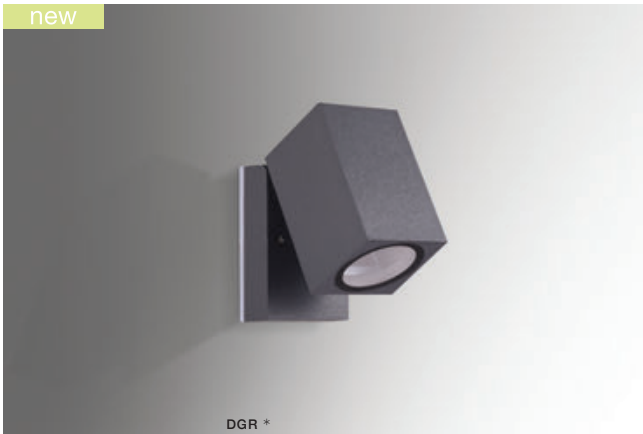

# PEDER IP54

Outdoor lamps

## PEDER

bulb not included 

voltage: 230V	GU10 1x MAX 35W 
IP54	installation place 

COLOUR / NEW INDEX NO.

-  BLACK (BK) . . . . . **AZ4514**
-  DARK GREY (DGR) . . . . . **AZ4515**

\* - EXPLANATION SHORTCUT PAGE 2 (E)