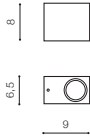

## RIMINI 1 SQUARE

bulb not included

voltage: 230V	GU10 1x MAX 35W
IP54	
	installation place

COLOUR / NEW INDEX NO.

- DARK GREY (DGR) . . . . . **AZ4311**
- WHITE (WH) . . . . . **AZ4313**
- BLACK (BK) . . . . . **AZ4267**