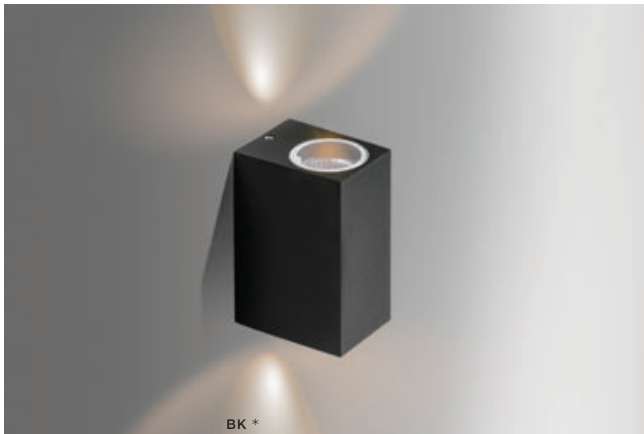

# RIMINI SQUARE IP54

Outdoor lamps

DGR \*

## RIMINI 1 SQUARE

bulb not included

voltage: 230V	GU10 1x MAX 35W
IP54	
	installation place

COLOUR / NEW INDEX NO.

- DARK GREY (DGR) . . . . . **AZ4311**
- WHITE (WH) . . . . . **AZ4313**
- BLACK (BK) . . . . . **AZ4267**

## RIMINI 2 SQUARE

bulb not included

voltage: 230V	GU10 2x MAX 35W
IP54	
	installation place

COLOUR / NEW INDEX NO.

- DARK GREY (DGR) . . . . . **AZ4312**
- WHITE (WH) . . . . . **AZ4314**
- BLACK (BK) . . . . . **AZ4268**