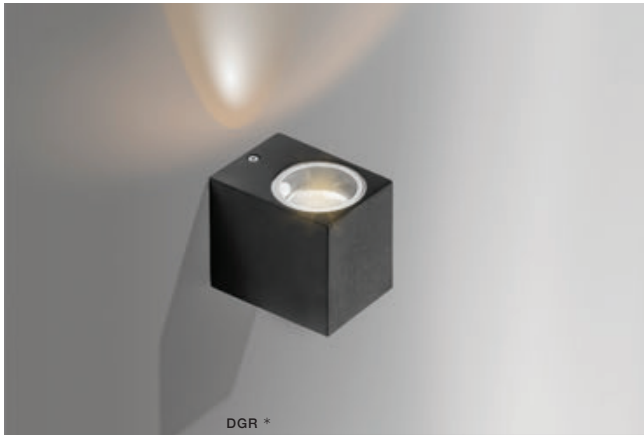

# RIMINI SQUARE IP54

Outdoor lamps

DGR \*

## RIMINI 1 SQUARE

bulb not included

voltage: 230V	GU10 1x MAX 35W
IP54	
	installation place

COLOUR / NEW INDEX NO.

- DARK GREY (DGR) . . . . . **AZ4311**
- WHITE (WH) . . . . . **AZ4313**
- BLACK (BK) . . . . . **AZ4267**

## RIMINI 2 SQUARE

bulb not included

voltage: 230V	GU10 2x MAX 35W
IP54	
	installation place

COLOUR / NEW INDEX NO.

- DARK GREY (DGR) . . . . . **AZ4312**
- WHITE (WH) . . . . . **AZ4314**
- BLACK (BK) . . . . . **AZ4268**